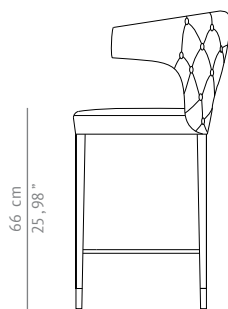

#### DIMENSIONS

WIDTH	53 cm   20,87"
DEPTH	53 cm   20,87"
HEIGHT	100 cm   39,37"
SEAT HEIGHT	66 cm   25,98"
SEAT DEPTH	45 cm   17,71"

#### MATERIALS

FABRIC	Synthetic leather
FABRIC REFERENCE	BB LERIDA I - Colour 7
FABRIC NEEDED	2 mts   78,74" (Standard width 1,40mts   55")
LEGS	Glossy black lacquered with glossy aged brass details

53 cm  
39,37"

53 cm  
39,37"

#### PACKAGING

DIMENSIONS	W 60 cm   23,62" D 60 cm   23,62" H 107 cm   42,12"
VOLUME	0,36m <sup>3</sup>   12,71ft <sup>3</sup>
WEIGHT	20kg   44,09 lbs