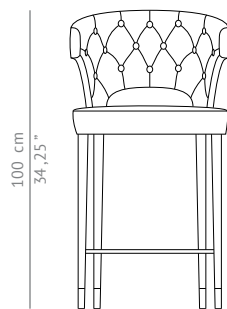

#### DIMENSIONS

WIDTH	53 cm   20,87"
DEPTH	53 cm   20,87"
HEIGHT	100 cm   39,37"
SEAT HEIGHT	66 cm   25,98"
SEAT DEPTH	45 cm   17,71"

#### MATERIALS

FABRIC	Synthetic leather
FABRIC REFERENCE	BB LERIDA I - Colour 7
FABRIC NEEDED	2 mts   78,74" (Standard width 1,40mts   55")
LEGS	Glossy black lacquered with glossy aged brass details

53 cm  
39,37"

53 cm  
39,37"

#### PACKAGING

DIMENSIONS	W 60 cm   23,62" D 60 cm   23,62" H 107 cm   42,12"
VOLUME	0,36m <sup>3</sup>   12,71ft <sup>3</sup>
WEIGHT	20kg   44,09 lbs