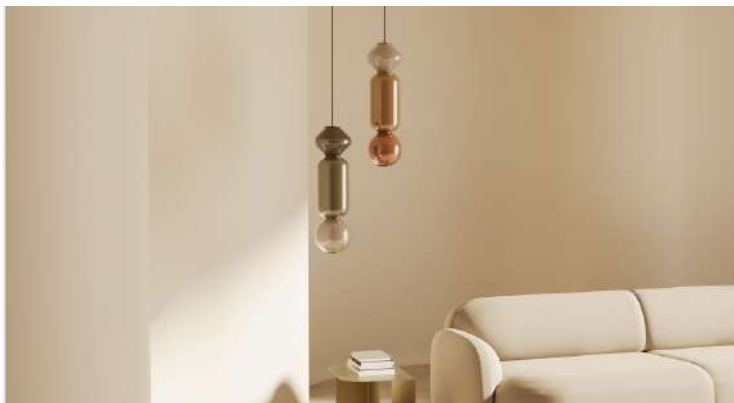

S1321

385 €

Papi

C1233/NEG

484 €

Glic