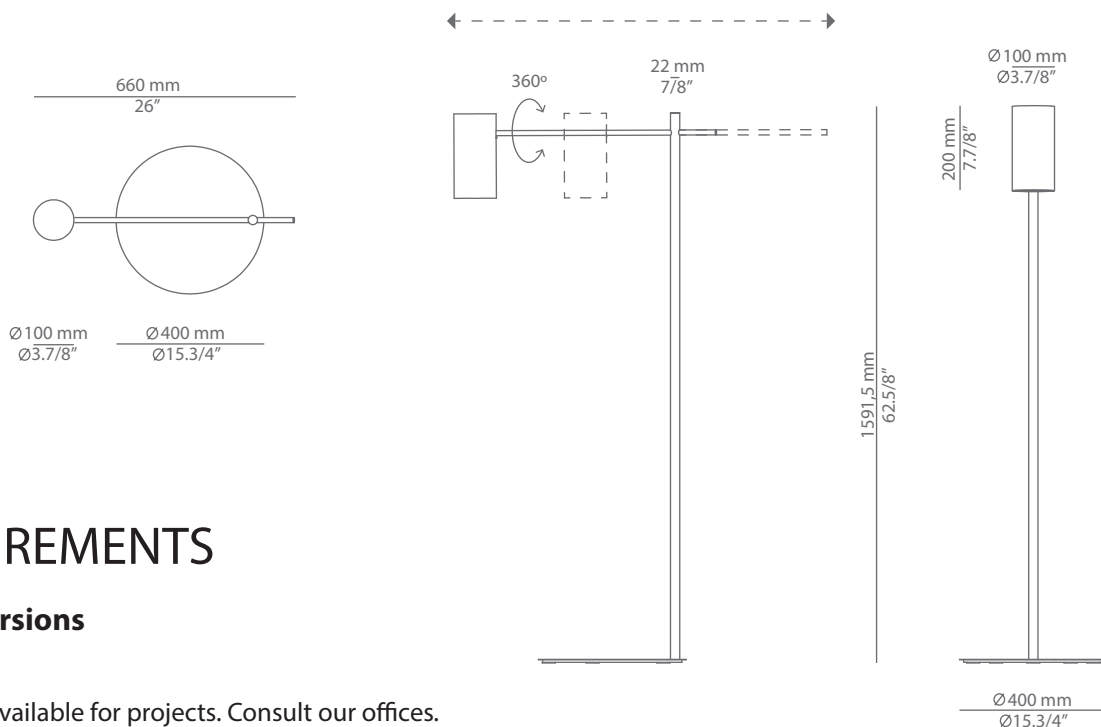

SPECIAL REQUIREMENTS

Custom finishes and versions

We offer custom RAL finishes.

Alternate lamping and sizes available for projects. Consult our offices.

Special instructions

ESTILUZ, S.A.
Carretera d'Ogassa, s/n
17860 Sant Joan de les Abadesses
T+34 972 720 125
F+34 972 720 796

estiluz@estiluz.com
www.estiluz.com