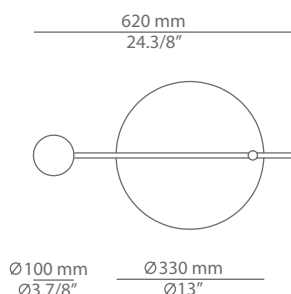

CYLS

p-3908

floor lamp

Date	Type
Project	
Location	
Model #	Quantity
Specifier	

Description

Metallic floor lamp with cylindrical heads.
Adjustable reading arm with horizontal movement and 360° rotation.
On/Off cord switch.

Pictures above might not show the specified dimensions or material. They are for illustration purposes only.

Ordering information

Product Code	Lamp	Finish body
p-3908	LED or Fluor. up to 20W (bulb not included) E27 / 230V On/Off cord switch	<ul style="list-style-type: none"> 26 BLK Black 55 BG Beige CUSTOM