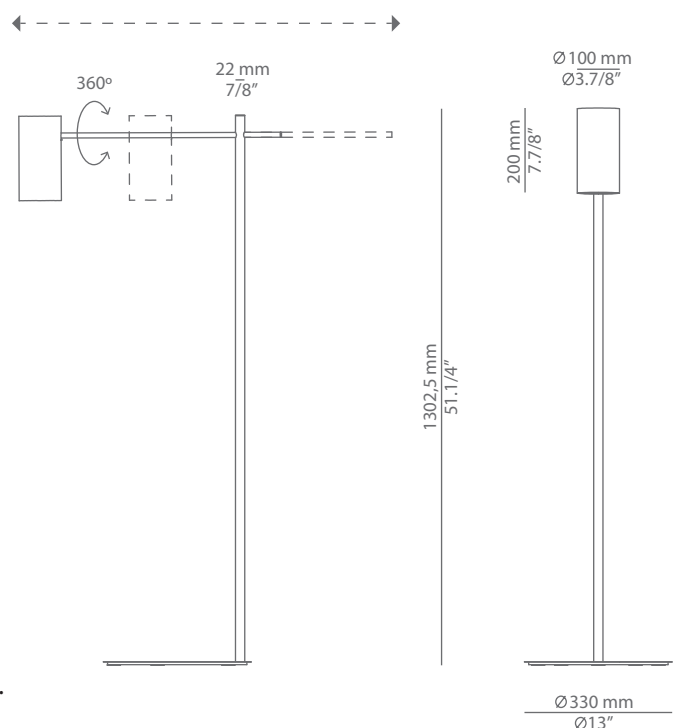

CYLS

p-3908

floor lamp

Date	Type
Project	
Location	
Model #	Quantity
Specifier	

Description

Metallic floor lamp with cylindrical heads.
Adjustable reading arm with horizontal movement and 360° rotation.
On/Off cord switch.

Pictures above might not show the specified dimensions or material. They are for illustration purposes only.

Ordering information

Product Code	Lamp	Finish body
p-3908	LED or Fluor. up to 20W (bulb not included) E27 / 230V On/Off cord switch	<ul style="list-style-type: none"> 26 BLK Black 55 BG Beige CUSTOM

estiluz@estiluz.com
www.estiluz.com

CYLS

p-3909

floor lamp

Date	Type
Project	
Location	
Model #	Quantity
Specifier	

Description

Metallic floor lamp with cylindrical head.
Adjustable reading arm with horizontal movement and 360° rotation.
On/Off cord switch.

Pictures above might not show the specified dimensions or material. They are for illustration purposes only.

Ordering information

Product Code

p-3909

Lamp

LED or Fluor. up to 20W (bulb not included)
E27 / 230V
On/Off cord switch