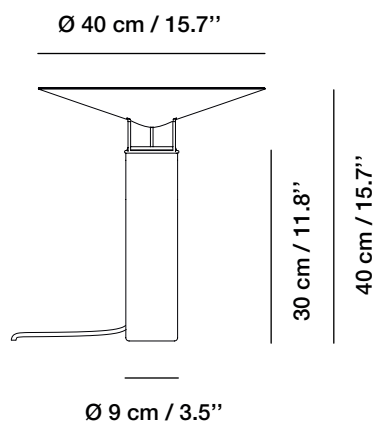

## Medidas / Measures / Measurements / Mittengun

**CARPYEN**  
BARCELONA

Carpylum70 S.L.  
C/ Pere IV 78-84 E-08005 Barcelona  
T +34 93 320 99 90

Spain: comercial@carpyen.com  
Export: export@carpyen.com  
Special project: antony@carpyen.com