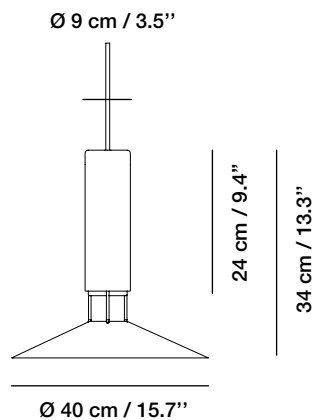

## Medidas / Measures / Measurements / Mittengun

**CARPYEN**  
BARCELONA

Caryellum70 S.L.  
C/ Pere IV 78-84 E-08005 Barcelona  
T +34 93 320 99 90

Spain: comercial@carpyen.com  
Export: export@carpyen.com  
Special project: antony@carpyen.com