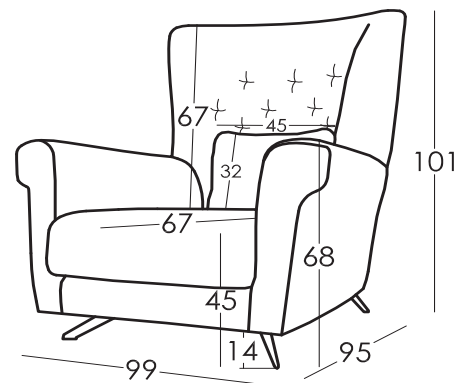

Scheme

Packaging

Shrink wrapping plastic packaging with protective corner brackets