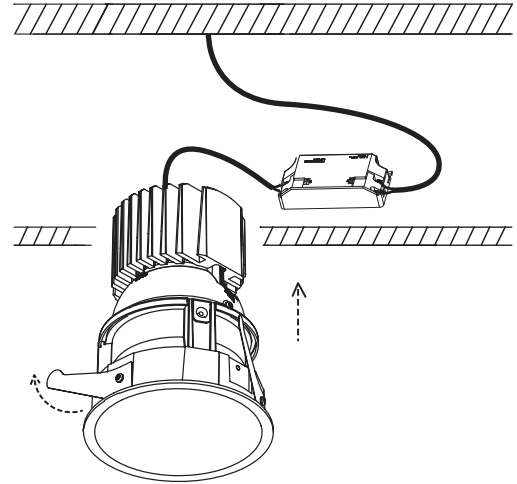

1

Ø103mm

2

3

4

Technical features • Características técnicas

light options: LED 13W 350mA incl or LED 19W 500mA incl