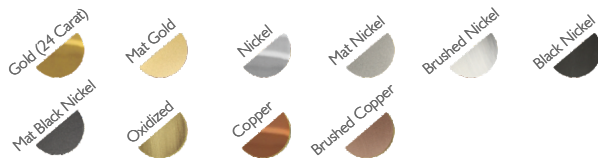

Number: 22 Type: 40W max | G9

CRYSTAL | SWAROVSKI

Color: Crystal

PACKING

Dimension: 95x95x79 cm

METAL FINISHING

Lacquered \\ Shine or mat \\ All RAL colours available

CRYSTAL INFORMATION