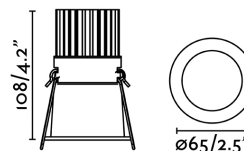

FOX White recessed 10W 2700K

Ref. 02101601

White round recessed lamp designed to lighting commercial and working spaces. It is made of aluminium and it is easy to install.

Specifications

Bulb: COB LED 10W 2700K 36° 810Lm
CRI>80

Bulb included: Yes

Transformer:

Transformer included: No

IP: 20

Class: III

Material: Aluminium

Designer:

Height: 108 mm

Diameter: 65 Ø

Net Weight: 0.30 kg

Volume: 0.00074 m3

8421776179592