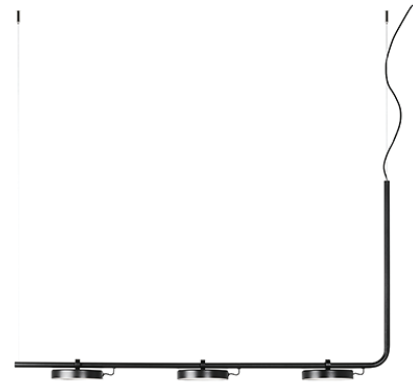

# ARO T-3541

### Description

Metallic suspension lamp with circular adjustable heads and acrylic diffusers. The heads rotate 106°.

Pictures above might not show the specified dimensions or material. They are for illustration purposes only.

### Ordering information

Product Code	Lamp	Finish
T-3541-W	LED 3x10W (2700K / Ang 116° / >80 CRI / 700mA) Universal Volatge (included) / Typ* 3x1437 lumens Dimmable 0-10V	56 BLK Black CUSTOM