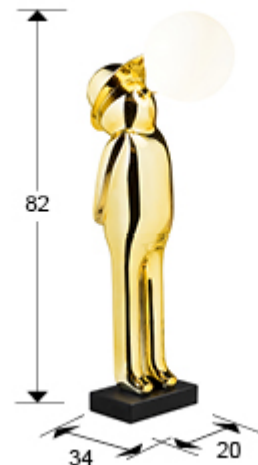

## Mr Bubble

788827

Decorative figures

Figure made of fiberglass and polyester resin, bright gold plated finish, spherical acrylic shades with matt opal finish

·This item includes 1 G9 LED 6W

### GENERAL INFORMATION

Catalogue: M43 Decoracion, espejos y mob  
Page: 117  
EAN Code: 8435435339449  
Type: Decorative figures  
Collection: Mr Bubble

### SIZES

Sizes: ↔ 20.0 ↓ 82.0 ↗ 34.0 cm  
Weight: 5.1 Kg

### SIZES WITH PACKAGING

Weight: 7.1 Kg  
Volume: 0.1480m<sup>3</sup>  
Sizes: ↔ 86.0 ↓ 33.0 ↗ 52.0 cm

---