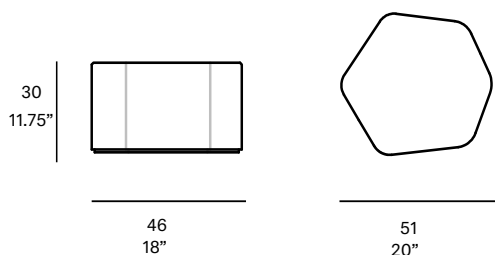

### Shipment details

Qty 1 coffee table (1 box)  
Volume 0,10 m<sup>3</sup> / 21.2 ft<sup>3</sup>

#### Without glass Top option

Gross weight 17 kg / 37.5 lb  
Net weight 14,2 kg / 31.3 lb

#### With glass Top option

Gross weight 20 kg / 44.1 lb  
Net weight 17 kg / 37.5 lb

Item dimensions 46 x 51 x 30 cm  
(width x depth x height) 18" x 20" x 11.75"

Optional tabletop:

- tempered glass top 6 mm/0.24" thick.