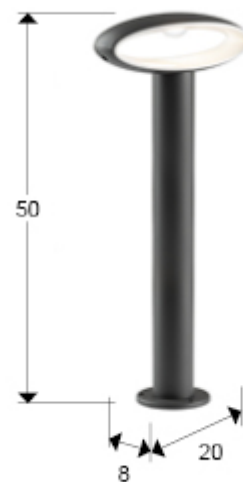

## Vilo 311678

Outdoor lighting

Large outdoor light beacon. Made of cast aluminum in a dark grey finish. Diffuser: Opal acrylic diffuser. IP65. 8W LED, 361lm, 3000K.

### SIZES

Sizes: ↔ 20.0 ↓ 50.0 ↗ 9.0 cm  
Weight: 0.9 Kg

### SIZES WITH PACKAGING

Weight: 1.4 Kg  
Volume: 0.0290m<sup>3</sup>  
Sizes: ↔ 58.0 ↓ 17.0 ↗ 29.0 cm

---