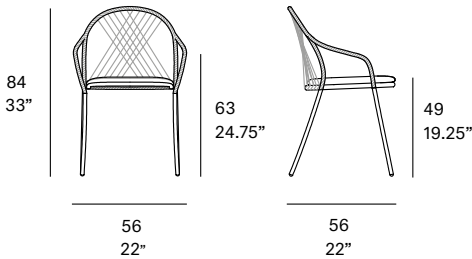

Shipment details

Qty	2 armchairs (1 box)
Volume	0,35 m ³ / 12,3 ft ³
Gross weight	16 kg / 35.2 lb
Net weight (1 armchair)	6 kg / 13.2 lb
Box dimensions (approx.)	61 x 61 x 94 cm 24" x 24" x 37"
Item dimensions (width x depth x height)	56 x 56 x 84 cm 22" x 22" x 33"
COM (1,40 - 1,50 m / 54"-59")	cushion: 0,55 m / 0.6 yd