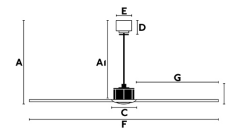

Material: Motor made from metal and blades from polycarbonate

Designer: CONILLAS

Length: 810 mm

Net Width: 810 mm

Height: 640 mm

Diameter: 810 Ø

Net Weight: 3.90 kg

Volume: 0.08505 m³

| A | AI | B | C | D | E | F | G |
|-----------|-----------|-----------|-----------|---------|-----------|-----------|-----------|
| 640/25.2" | 630/24.8" | 180/7.05" | ø160/6.3" | 55/2.1" | ø130/5.1" | ø190/5.8" | 555/21.8" |