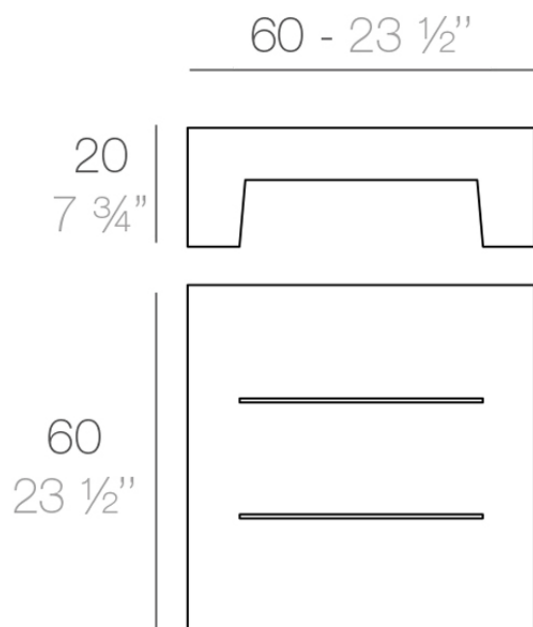

Info

Description

Made of polyethylene resin by rotational moulding. 100% Recyclable. Item suitable for indoor and outdoor use. Available in different finishes.

Weight: 6 Kg

JUT Mesa Baja 60 x 60
JUT Low Table 23½" x 23½"