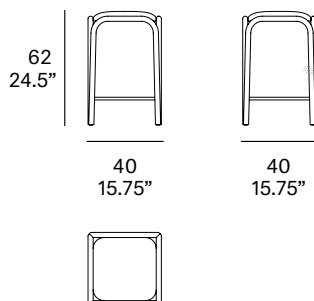

Shipment details

Qty	1 counter stool (1 box)
Volume	0,21 m ³ / 7.5 ft ³
Gross weight	7,5 kg / 16.5 lb
Net weight	4,5 kg / 10 lb
Box dimensions (approx.)	44 x 44 x 65 cm 17.25" x 17.25" x 25.5"
Item dimensions (width x depth x height)	40 x 40 x 62 cm 15.75" x 15.75" x 24.5"
COM	0,55 m / 0.6 yd (1, 40 - 1,50 m / 54"-59")