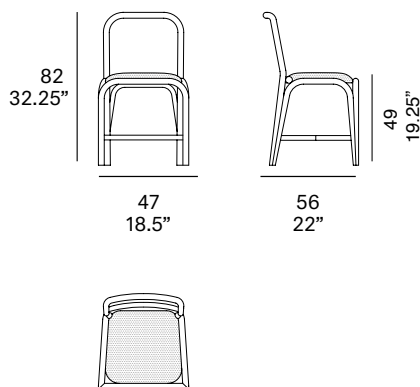

Shipment details

Qty	1 dining chair (1 box)
Volume	0,26 m ³ / 9 ft ³
Gross weight	10 kg / 22 lb
Net weight	6 kg / 13 lb
Box dimensions (approx.)	49 x 58 x 85 cm 19.25" x 22.75" x 33.5"
Item dimensions (width x depth x height)	47 x 56 x 82 cm 18.5" x 22" x 32.25"
COM	0,60 m / 0.66 yd (1, 40 - 1,50 m / 54"-59")