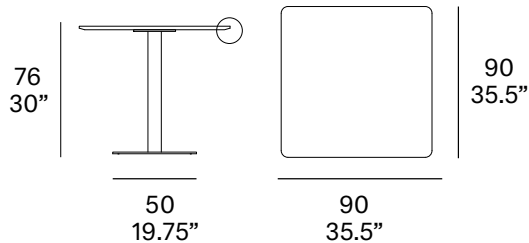

## Dining table stand with square top / pie de mesa con tapa cuadrada

Studio expormim, 2017

T969 C 90

Tabletop made of solid wood from European oaks with 0.83" of section. Structure made of aluminum tube, finished with polyester powder. The collection is also available in a lacquered version (MDF) and in European oak plywood. Delivered unassembled.

### Shipment details

|   |  |
|---|--|
| Qty   | 1 dining table (2 boxes)                 |
| Volume                                      | 0,29 m <sup>3</sup> / 10 ft <sup>3</sup> |
| Gross weight                                | 34 kg / 75 lb                            |
| Net weight                                  | 31 kg / 68.5 lb                          |
| Item dimensions<br>(width x depth x height) | 90 x 90 x 76 cm<br>35.5" x 35.5" x 30"   |