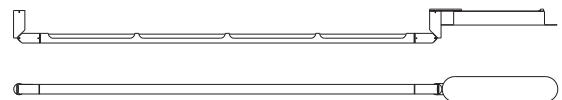

## Optional accessory

Code	Description
114002960	1 surface canopy with IP/65 j-box to fits driver

Direct light:

Indirect light:

Shape with optional surface canopy (IP/65):