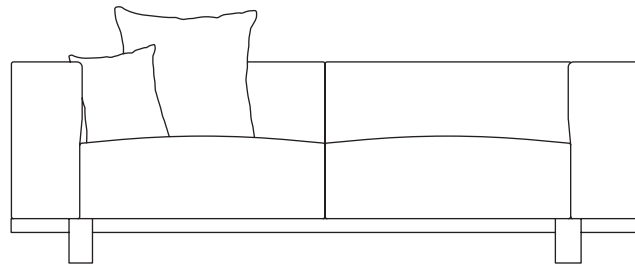

1/4

This is an example of a modular sofa in its purest form. Its orthogonal geometry is based on a rectangular modularity design, which means it can be easily adapted to suit any situation and optimise the space in which it sits.

cm/inch

119,5 / 47

63 / 24,8

37,9 / 14,9

cm/inch

230 / 90,5

kettal

2 Seater sofa XL