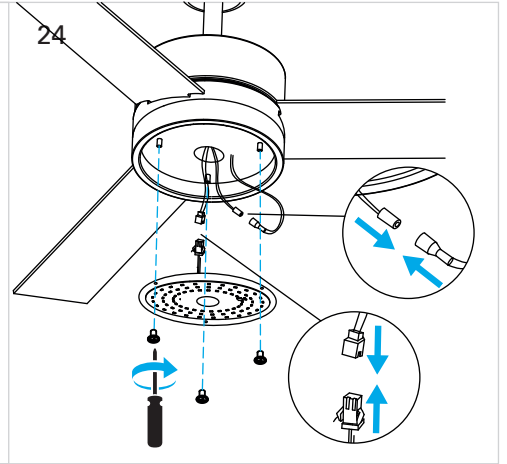

Inca
VE-0001

FOR
LIGHT

CALIBRATION

1

2

3

4

* 5