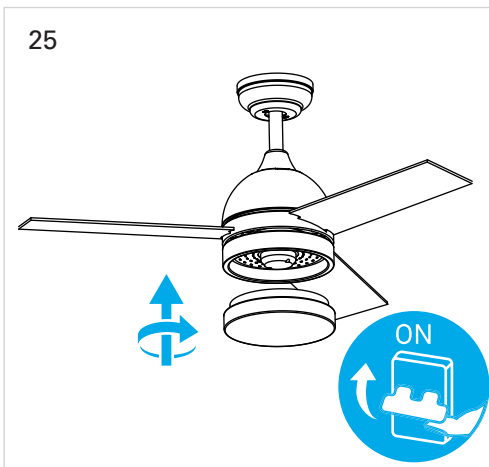

Inca
VE-0001

FOR
LIGHT

CALIBRATION

1

2

3

4

* 5