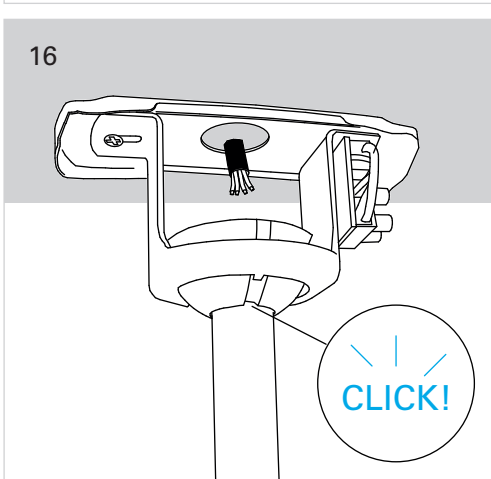

Inca
VE-0001

FOR
LIGHT

CALIBRATION

1

2

3

4

* 5