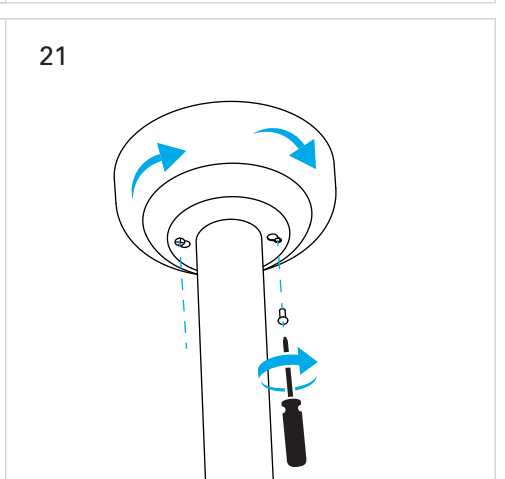

Inca
VE-0001

FOR
LIGHT

CALIBRATION

1

2

3

4

* 5