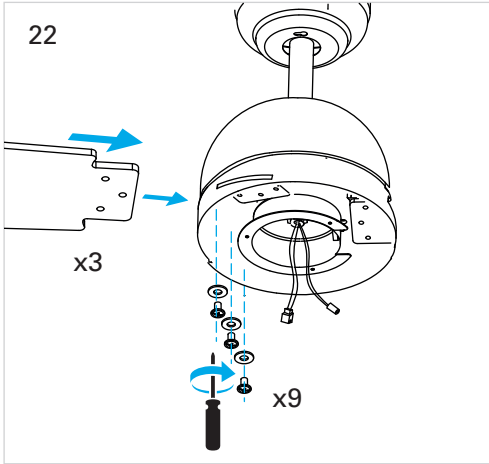

Inca
VE-0001

FOR
LIGHT

CALIBRATION

1

2

3

4

* 5