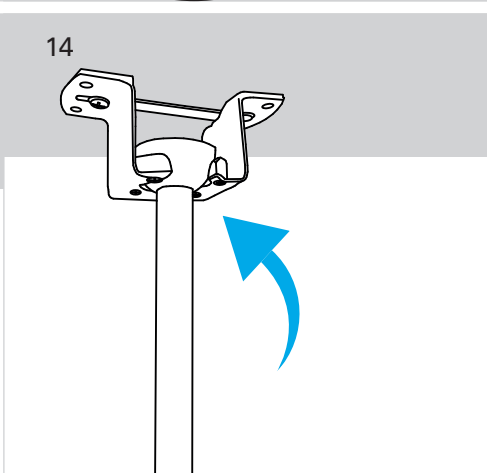

Inca
VE-0001

FOR
LIGHT

CALIBRATION

1

2

3

4

* 5