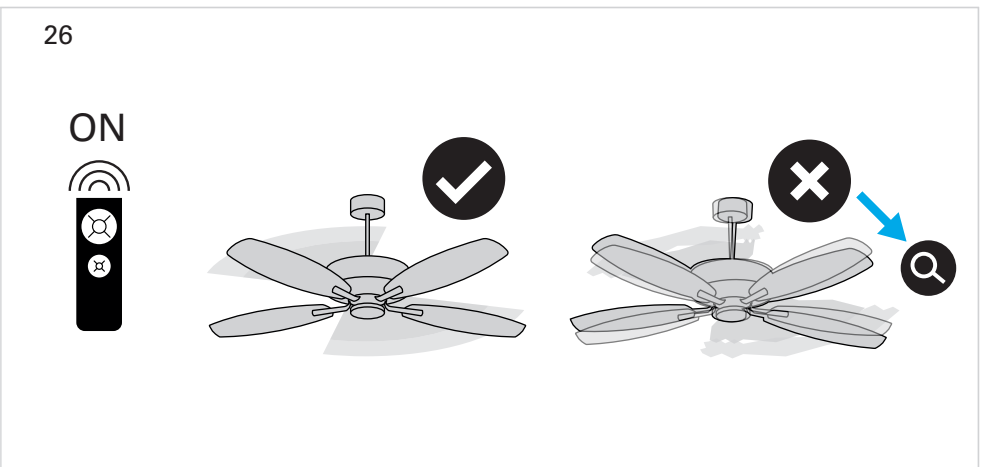

Inca
VE-0001

FOR
LIGHT

CALIBRATION

1

2

3

4

* 5