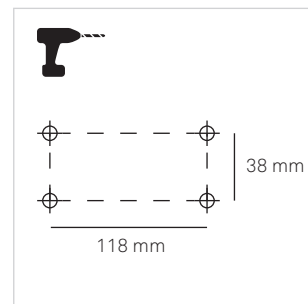

Inca
VE-0001

FOR
LIGHT

CALIBRATION

1

2

3

4

* 5