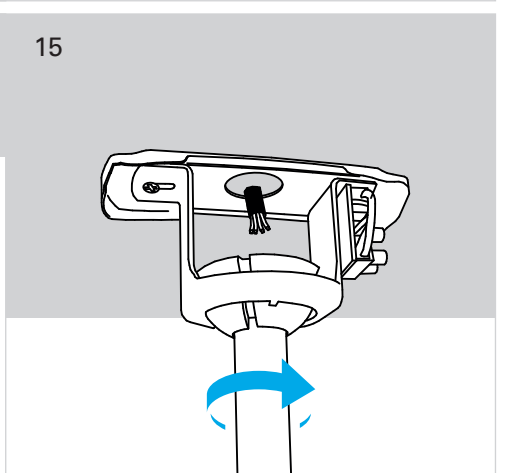

Inca
VE-0001

FOR
LIGHT

CALIBRATION

1

2

3

4

* 5