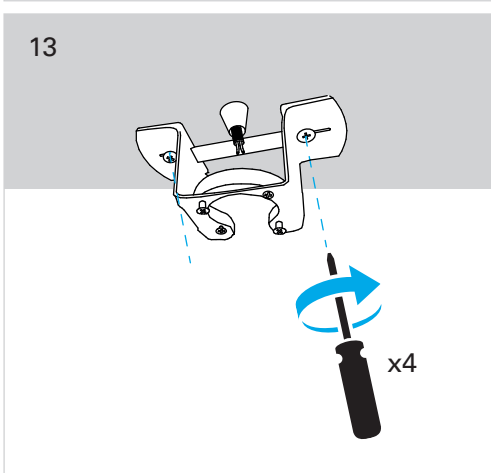

Inca
VE-0001

FOR
LIGHT

CALIBRATION

1

2

3

4

* 5