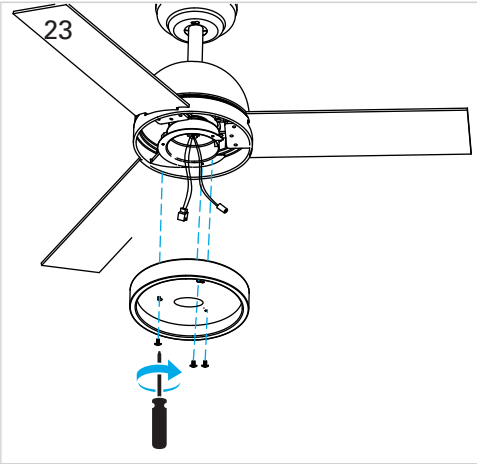

Inca
VE-0001

FOR
LIGHT

CALIBRATION

1

2

3

4

* 5