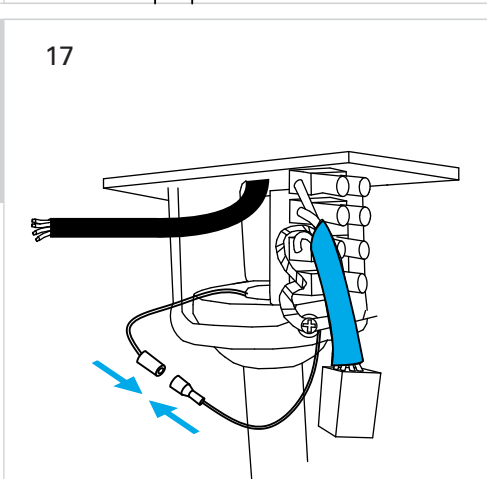

Inca
VE-0001

FOR
LIGHT

CALIBRATION

1

2

3

4

* 5