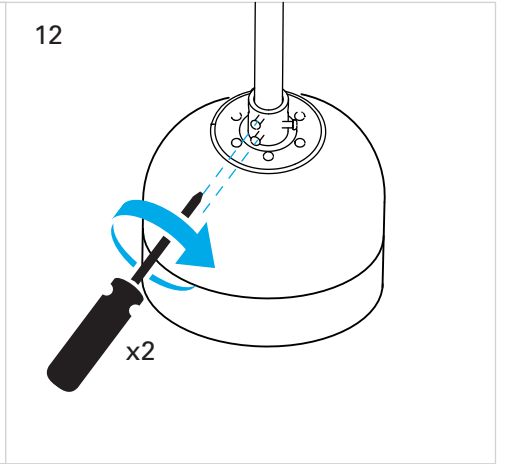

Inca
VE-0001

FOR
LIGHT

CALIBRATION

1

2

3

4

* 5