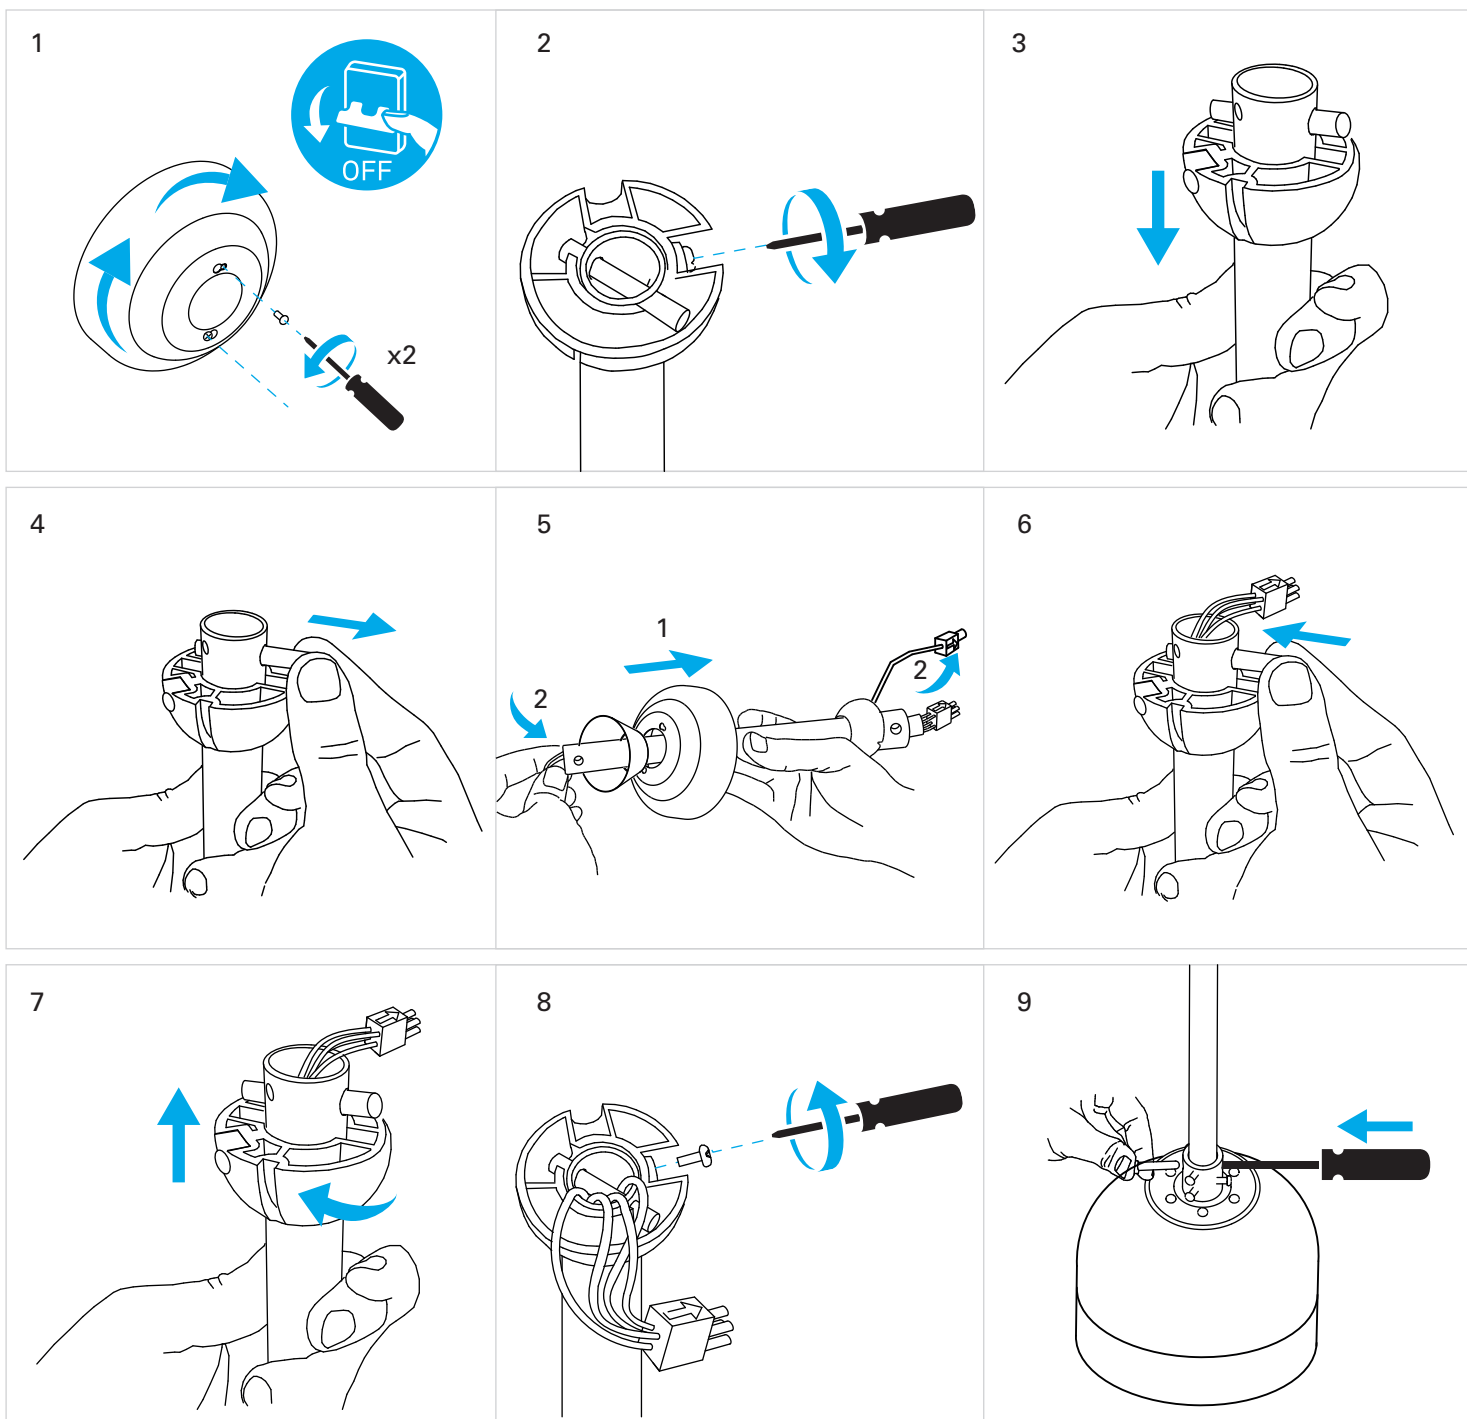

Inca
VE-0001

FOR
LIGHT

CALIBRATION

1

2

3

4

* 5