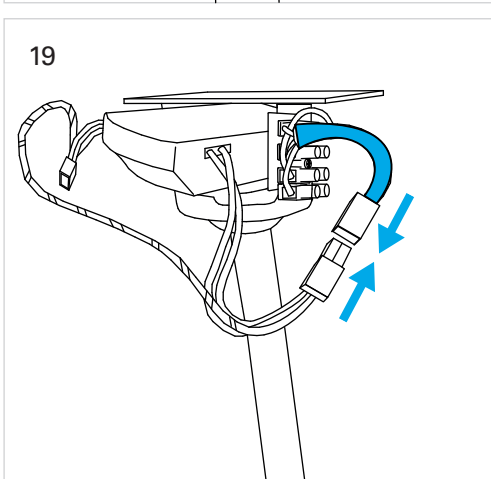

Inca
VE-0001

FOR
LIGHT

CALIBRATION

1

2

3

4

* 5