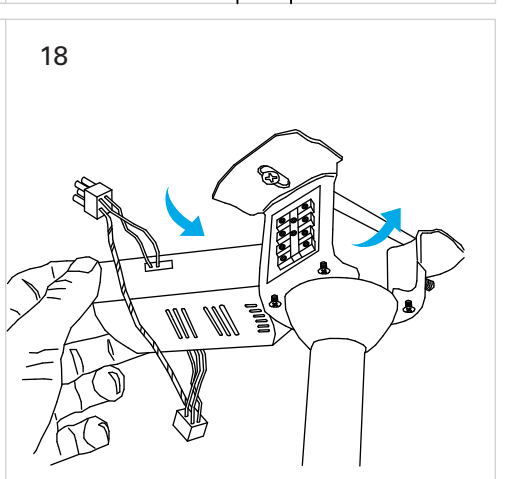

Inca
VE-0001

FOR
LIGHT

CALIBRATION

1

2

3

4

* 5