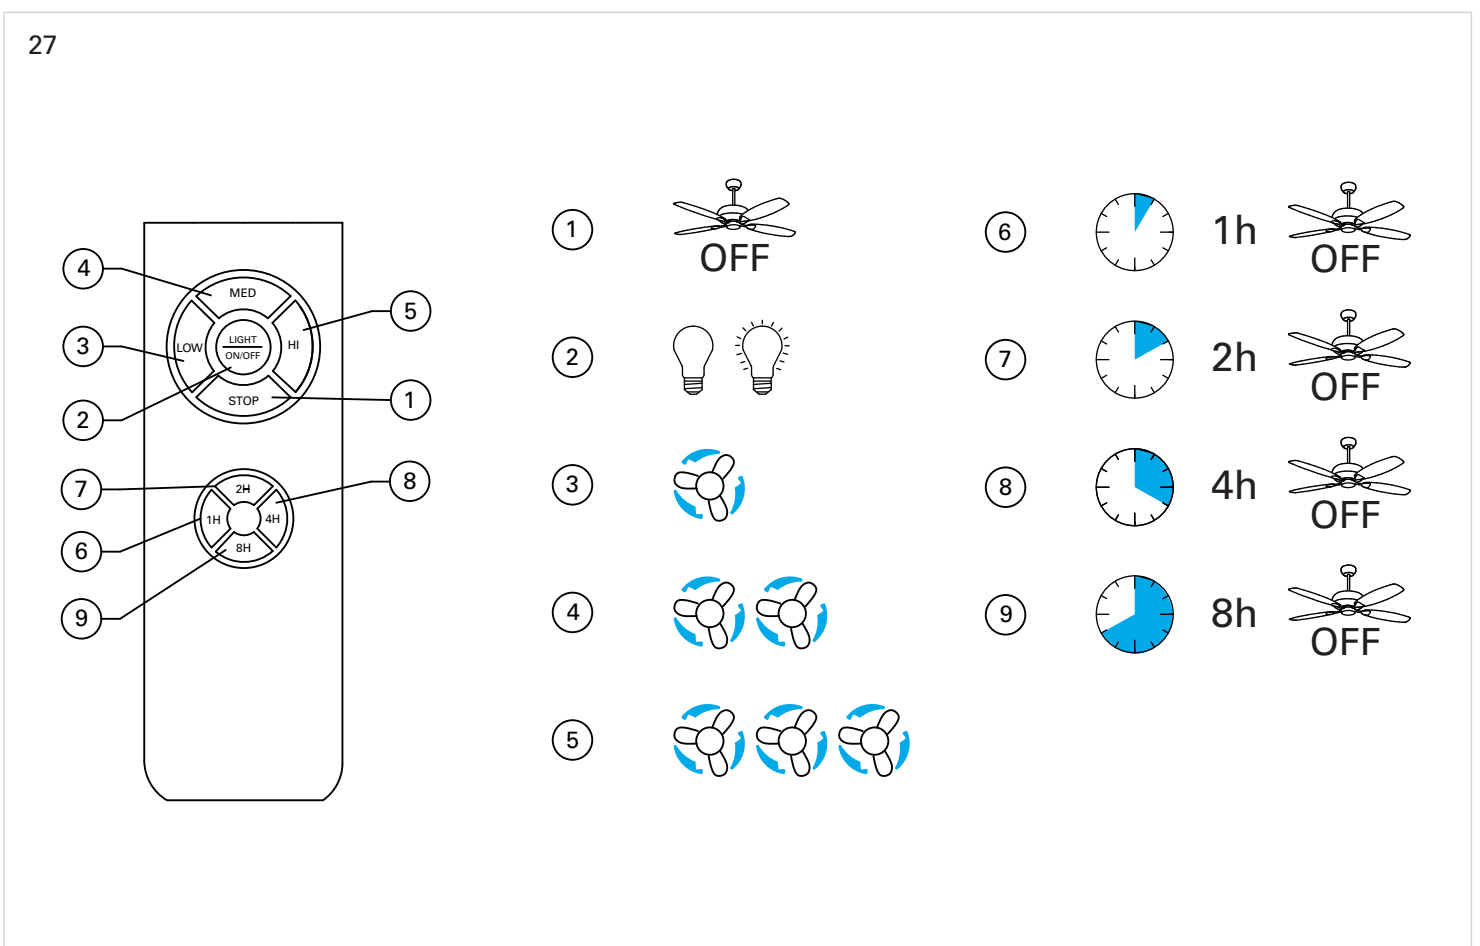

Inca
VE-0001

FOR
LIGHT

CALIBRATION

1

2

3

4

* 5