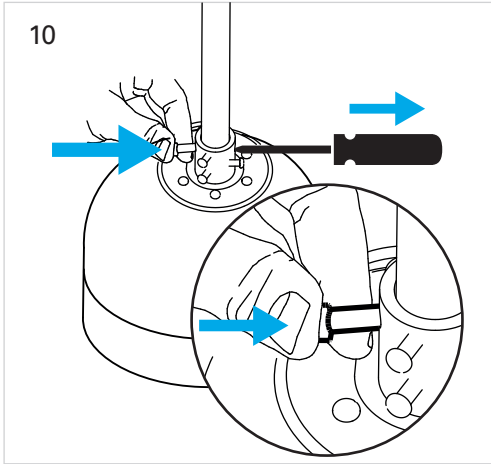

Inca
VE-0001

FOR
LIGHT

CALIBRATION

1

2

3

4

* 5