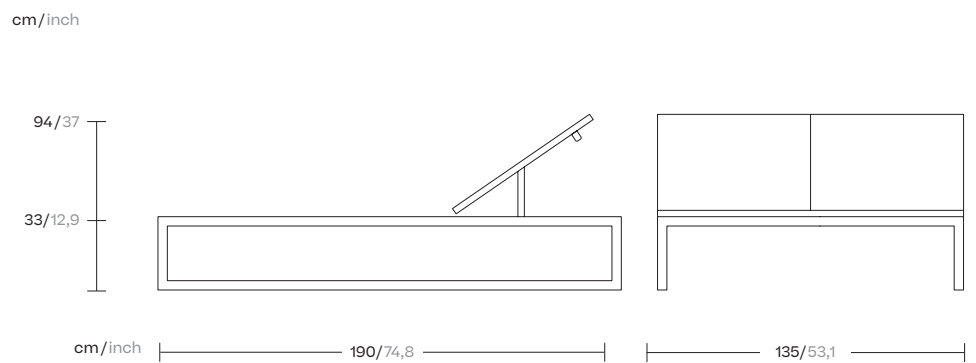

Landscape
Double via deckchair
with sled legs
by Kettal Studio

kettal

Double via deckchair with sled legs

Designer
Kettal Studio

Collection
Landscape

Reference
KS9402200

1/4

Landscape aims to be part of a project. It is not understood as an item apart, but instead relates to its environment and melds with it. It is the project that is important, not the product, and this is its essence. Its rationalist construction seeks to give order, form and structure to the outdoor space, although, in terms of function, it has been designed to give shelter: to shade and cool or protect from the rain and wind.