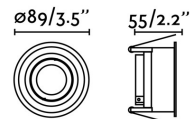

Specifications

| | |
|------------------------------|---------------------|
| Bulb: | 1 X GU10 MAX 8W LED |
| Bulb included: | No |
| Transformer: | |
| Transformer included: | No |
| Voltage: | 100-240V |
| Operating Frequency: | 50/60Hz |
| IP: | 20 |
| Class: | II |
| Material: | Metal |
| Height: | 55 mm |
| Diameter: | 89 Ø |
| Net Weight: | 0.14 kg |
| Volume: | 0.00098 m3 |