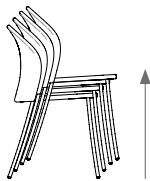

# Petale Chair / silla

MUT Design, 2020/2022

C097 N

Chair made of stainless steel tube. Possibility of customization through a wide variety of technical fabrics completely suitable for outdoor use. Stackable.

## Shipment details

Qty	2 chairs (1 box)
Volume	0,30 m <sup>3</sup> / 10.6 ft <sup>3</sup>
Gross weight	17 kg / 37 lb
Net weight (1 armchair)	6,5 kg / 14,3 lb
Box dimensions (approx.)	53 x 60 x 91 cm 20.75" x 23.5" x 35"
Item dimensions (width x depth x height)	48 x 53 x 84 cm 19" x 20.75" x 33"
COM (1, 40 - 1,50 m / 54"-59")	cushion: 0,55 m / 0.6 yd