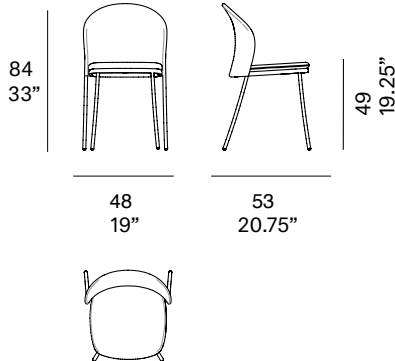

# Petale Chair / silla

MUT Design, 2020/2022

C097 N

Chair made of stainless steel tube. Possibility of customization through a wide variety of technical fabrics completely suitable for outdoor use. Stackable.

## Shipment details

Qty	2 chairs (1 box)
Volume	0,30 m <sup>3</sup> / 10.6 ft <sup>3</sup>
Gross weight	17 kg / 37 lb
Net weight (1 armchair)	6,5 kg / 14,3 lb
Box dimensions (approx.)	53 x 60 x 91 cm 20.75" x 23.5" x 35"
Item dimensions (width x depth x height)	48 x 53 x 84 cm 19" x 20.75" x 33"
COM (1, 40 - 1,50 m / 54"-59")	cushion: 0,55 m / 0.6 yd