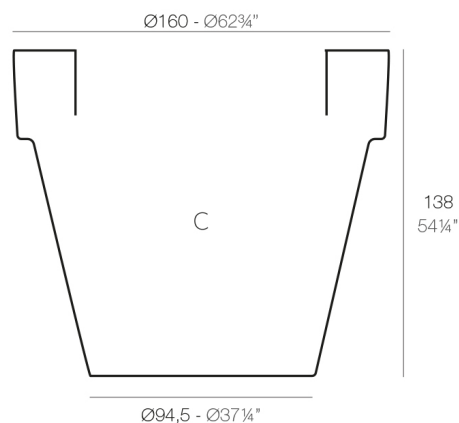

# PLANTER Ø160×138

By MACETEROS

View online: <https://www.vondom.com/products/40116>

### Weight

60 Kg

MACETA Ø160 C = 1800 L  
MACETA Ø62 3/4" C = 475 1/2 gal