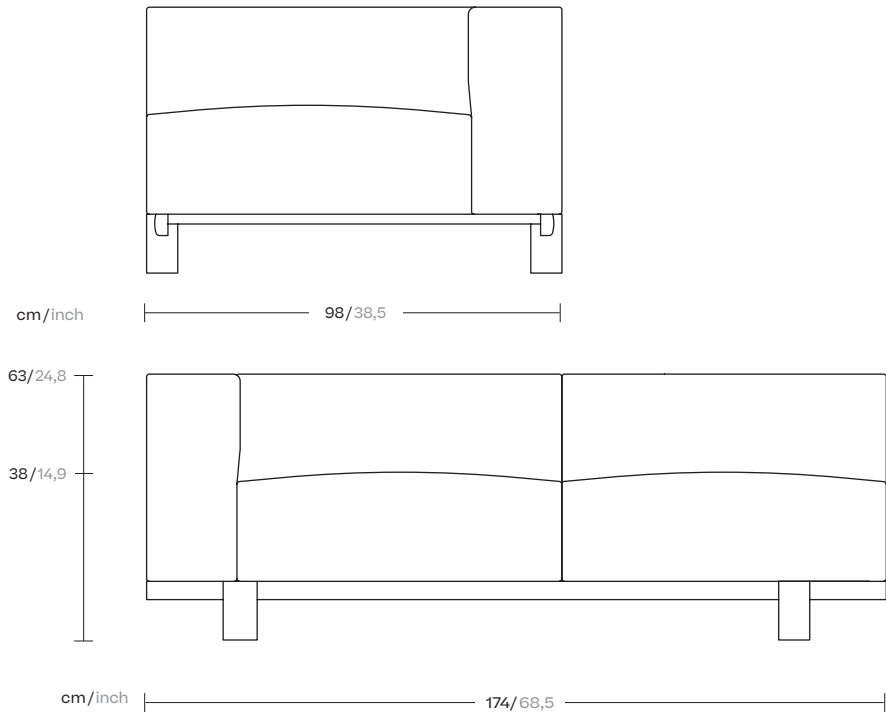

Left corner 2 seater

Designer
Rodolfo Dordoni

Collection
Molo

Reference
GKS420300

1/4

This is an example of a modular sofa in its purest form. Its orthogonal geometry is based on a rectangular modularity design, which means it can be easily adapted to suit any situation and optimise the space in which it sits.

Each module can be taken apart and re-organised, creating new uses and configurations.

The design is aesthetically minimalistic with intentionally oversized pieces.

On the other hand, the decorative elements have conscientiously not been emphasised in order to give centre stage to the various combinations of fabric, colours and carefully selected details.

kettal