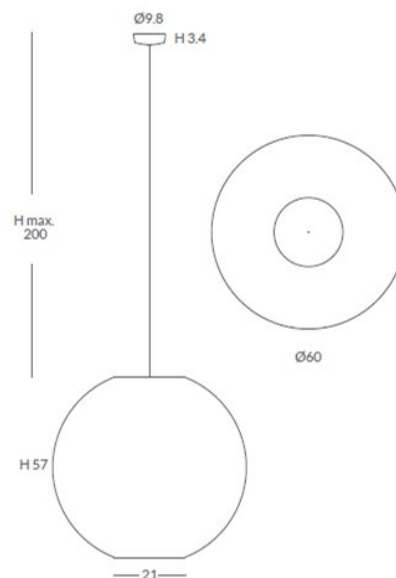

Cord: (see cord color chart)

INSTALACIÓN/ *INSTALLATION*

E27 LED 1x15W Ø6cm

EEL:

REF.
29860/45

COLGANTE/ *SUSPENSION*
IP20

MATERIAL
Metal y cuerda/*Metal & cord*

ACABADO/ *FINISH*

Cuerda: ver carta de colores/
Cord: (see cord color chart)

Cord: (see cord color chart)

INSTALACIÓN/ *INSTALLATION*

E27 LED 1x15W Ø6cm

E27 LED 1x20W Ø12cm

EEL:

REF.
29860/60

COLGANTE/ *SUSPENSION*
IP20

Structure: black (except for white cord)

Cuerda: ver carta de colores/
Cord: (see cord color chart)

Cord: (see cord color chart)

INSTALACIÓN/ *INSTALLATION*

E27 LED 1x15W Ø6cm

E27 LED 1x20W Ø12cm

EEL:

*Bombillas no incluidas/*lamps not included*