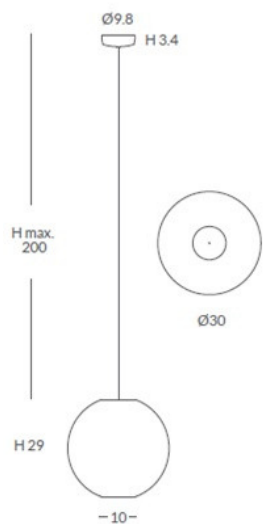

LLUNA 29860/30 29860/45 29860/60

REF.
29860/30

COLGANTE/ *SUSPENSION*
IP20

MATERIAL
Metal y cuerda/*Metal & cord*

ACABADO/ *FINISH*

Florón: blanco mate, negro mate,
níquel satinado o cromo/
Canopy: matt white, matt black,

Cord: (see cord color chart)

INSTALACIÓN/ *INSTALLATION*

E27 LED 1x15W Ø6cm

EEL:

REF.
29860/45

COLGANTE/ *SUSPENSION*
IP20

MATERIAL
Metal y cuerda/*Metal & cord*

ACABADO/ *FINISH*

Cuerda: ver carta de colores/
Cord: (see cord color chart)

Cord: (see cord color chart)

INSTALACIÓN/ *INSTALLATION*

E27 LED 1x15W Ø6cm

E27 LED 1x20W Ø12cm

EEL:

REF.
29860/60

COLGANTE/ *SUSPENSION*
IP20

Structure: black (except for white cord)

Cuerda: ver carta de colores/
Cord: (see cord color chart)

Cord: (see cord color chart)

INSTALACIÓN/ *INSTALLATION*

E27 LED 1x15W Ø6cm

E27 LED 1x20W Ø12cm

EEL:

*Bombillas no incluidas/*lamps not included*