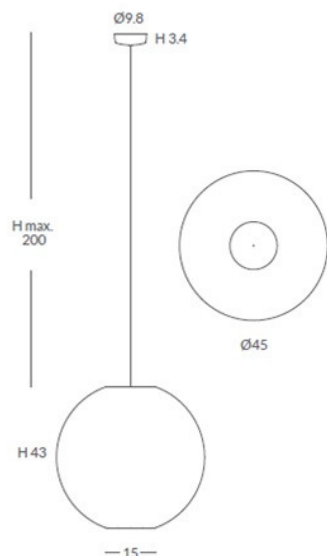

LLUNA 29860/30 29860/45 29860/60

REF.
29860/30

COLGANTE/ *SUSPENSION*
IP20

MATERIAL
Metal y cuerda/*Metal & cord*

ACABADO/ *FINISH*

Florón: blanco mate, negro mate,
níquel satinado o cromo/
Canopy: matt white, matt black,

satin nickel or chrome

Estructura: negra (excepto para
cuerda blanca)/
Structure: black (except for white cord)

Structure: black (except for white cord)

Cuerda: ver carta de colores/
Cord: (see cord color chart)

Cord: (see cord color chart)

INSTALACIÓN/ *INSTALLATION*

E27 LED 1x15W Ø6cm

EEL:

REF.
29860/45

COLGANTE/ *SUSPENSION*
IP20

MATERIAL
Metal y cuerda/*Metal & cord*

ACABADO/ *FINISH*

Structure: black (except for white cord)

Cuerda: ver carta de colores/
Cord: (see cord color chart)

Cord: (see cord color chart)

INSTALACIÓN/ *INSTALLATION*

E27 LED 1x15W Ø6cm

E27 LED 1x20W Ø12cm

EEL:

*Bombillas no incluidas/*lamps not included*