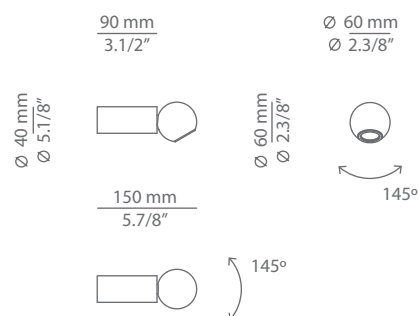

Special instructions