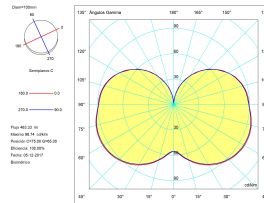

### LUMINOTECHNIC FEATURES

Light source: LED

CRI: 80

MacAdam steps: 3

Photobiological risk: RG0

UGR

UGR crosswise: 20.8

UGR lengthwise: 20.8