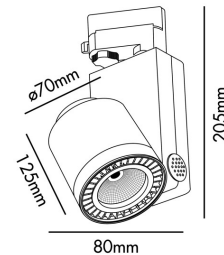

NANO-CYLINDER White projector LED 12W 3000K 56° 1465 lm

Ref. 010801001

NANO-CYLINDER is the compact version of the MINI-CYLINDER track projector. It is a versatile track projector that allows different lighting scenes to be created with the same installation, depending on the need at the time. With a colour temperature of 3000K, this projector allows warm, comfortable atmospheres to be created. The 56° version is perfect for lighting in restaurants and hotels, and also in exhibition rooms or museums.

Specifications

Bulb:	LED 12W 1465lm 3000K 56° CRI85
Bulb included:	Yes
Transformer:	Driver
Transformer included:	Yes
Voltage:	220-240V
Operating Frequency:	50/60Hz
IP:	20
Class:	I
Material:	Die cast aluminium and template glass diffuser
Length:	125 mm
Net Width:	80 mm
Height:	205 mm
Diameter:	70 Ø
Net Weight:	0.75 kg
Volume:	0.00449 m3