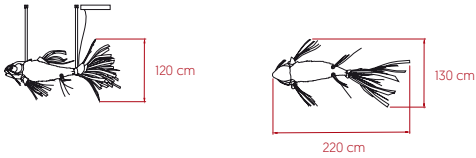

## SIZE

## COMPONENTS

Oak & Birch Wood

Wood Veneer Diffuser

Nickel Metal Canopy: 34 x 11.5 x 5 cm

4 Steel Cables: 12.5 m

Transparent Electrical Cable: 5 m