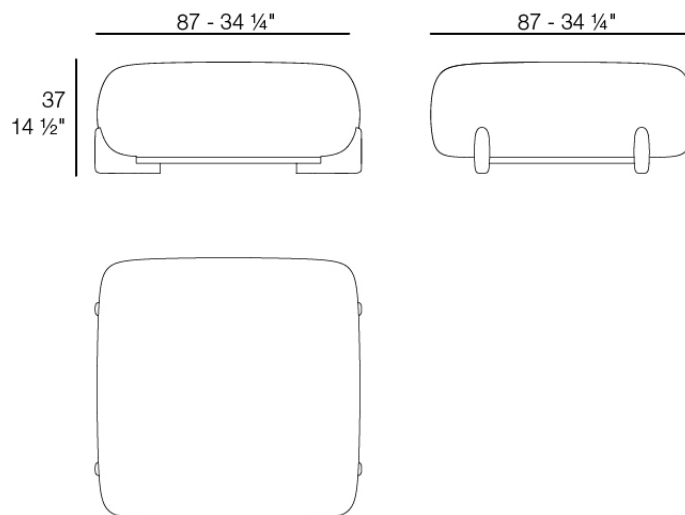

Weight: 13.5 Kg

MILOS Puff-Chaise Lounge
MILOS Ottoman-Chaise Lounge
Ref. 70010

Combinations

- 1 x 70002 Sofá Brazo Derecho XL - Sectional Sofa Right XL
- 1 x 70007 Sofá Módulo Central S - Sectional Sofa Armless S
- 1 x 70017 Mesa Centro 100 x 45 - Low Table 39 1/4 x 17 3/4"
- 1 x 70019 Mesa Centro 80 x 80 - Low Table 31 1/2 x 31 1/2"