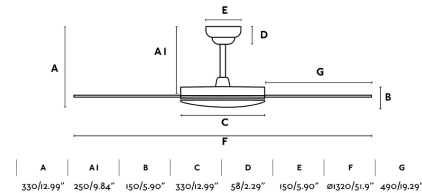

Material: Metal and blades from ABS

Designer:

Length: 1320 mm

Net Width: 1320 mm

Height: 330 mm

Diameter: 1320 Ø

Volume: 0.08395 m³

8421776180635