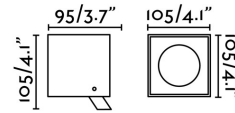

Designer:

Length: 91 mm

Net Width: 103 mm

Height: 140 mm

Net Weight: 1.09 kg

Volume: 0.00338 m3

8421776166363