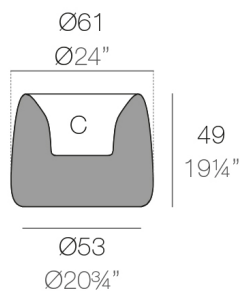

ORGANIC ROUND PLANTER Ø61×48

By MACETEROS

View online: <https://www.vondom.com/products/42312A>

Features

Description

5.65 Kg

ORGANIC redonda Ø61 cm C = 21 L
ORGANIC round Ø24" C = 5½ gal

FINISHES