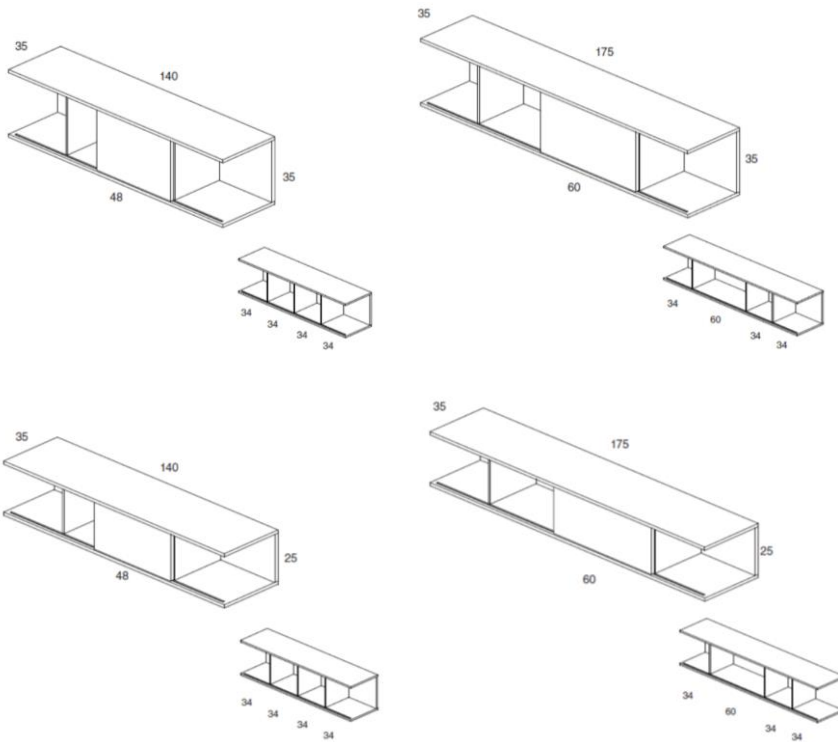

DIMENSIONS:

FINISHES:

Lacquers