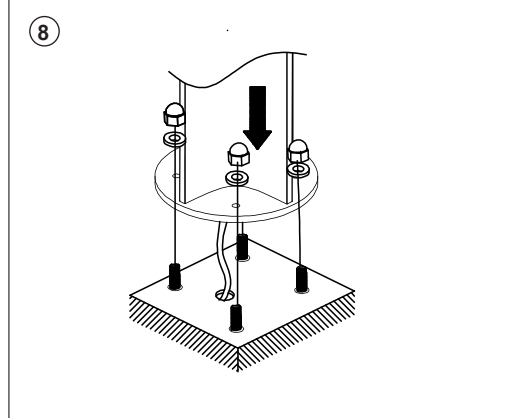

GERMAN
DESIGN
AWARD
WINNER
2018

<p>①</p>	<p>②</p>
<p>③</p>	<p>④</p>
<p>⑤</p>	<p>⑥</p> <p>L= Brown or Red N= Blue ⊕=Green/Yellow</p>
<p>⑧</p>	<p>⑩</p>
<p>⑨</p>	

You will need

LIGHT SOURCE - FUENTE DE LUZ

SMD LED 40W 3000K 2700Lm INCL.