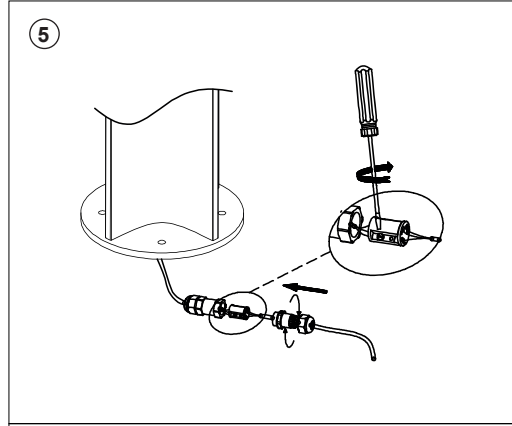

GERMAN
DESIGN
AWARD
WINNER
2018

<p>①</p>	<p>②</p>
<p>③</p>	<p>④</p>
<p>⑤</p>	<p>⑥</p> <p>L= Brown or Red N= Blue ⊕=Green/Yellow</p>
<p>⑧</p>	<p>⑩</p>
<p>⑨</p>	

You will need

LIGHT SOURCE - FUENTE DE LUZ

SMD LED 40W 3000K 2700Lm INCL.