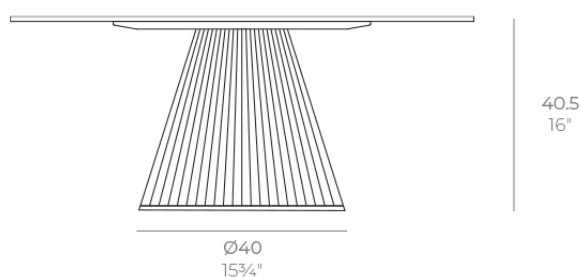

## Gatsby base ø40x40cm s50

by Ramón Esteve

The Gatsby collection, designed by Ramón Esteve, evokes the elegance and glamour of Art Deco, reminding us of the Roaring Twenties. Inspired by the bonanza, parties and excesses of that era, Gatsby combines intricate design with extraordinary simplicity, reflecting the American dream.

### Description

Weight: 3.24 Kg

GATSBY Mesa Base Redonda Ø40x40.5cm S50  
GATSBY Round Base Table Ø40x40.5cm S50  
ref. 54445

#### TABLE TOP - SOBRE

- Ø79 cm  
Ø31"
- Ø89 cm  
Ø35"
- Ø100 cm  
Ø39 1/4"