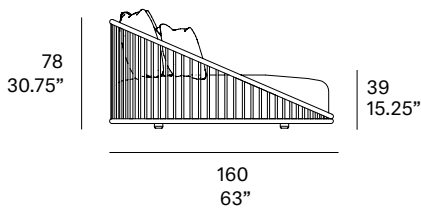

outdoor

Cask outdoor round daybed / cama redonda

Norm Architects, 2024

C399

Round daybed made of high resistance aluminum tube.
Possibility of customization through a wide variety of technical fabrics completely suitable for outdoor use.
3 loose cushions 45x45 cm/17.75"x 17.75" included.

Cama redonda fabricada en tubo de aluminio de alta resistencia.
Posibilidad de personalización mediante una amplia variedad de tejidos técnicos totalmente aptos para exteriores.
3 cojines decorativos de 45x45 cm incluidos.

Shipment details

Qty	1 daybed (1 box)
Volume	2,23 m ³ / 78.5 ft ³
Gross weight	61 kg / 134.4 lb
Net weight (1 armchair)	47 kg / 105.8 lb
Box dimensions (approx.)	165 x 165 x 83 cm 65" x 65" x 32.5"
Item dimensions (width x depth x height)	160 x 160 x 78 cm 63" x 63" x 30.7"
COM (1, 40 - 1,50 m / 54"-59")	seat cushion: 8,1 m / 8.8 yd back cushion: 1,5 m / 1.6 yd