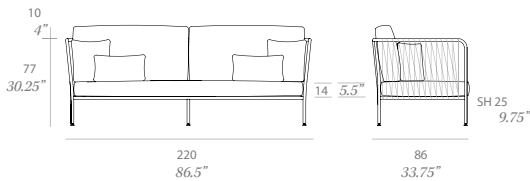

outdoor

Nido XL hand-woven sofa / sofá XL tejido

Javier Pastor 2010/2019

C254 T

Sofa made of stainless steel tube, and finished with polyester powder. Hand-woven finish with high resistance rope 24 mm/ 0.94" wide. 2 loose cushions 17.75"x 17.75" + 2 loose cushions 19.75"x 12.5" included.

Sofá fabricado en tubo de acero inoxidable, con acabado en pintura de polvo de poliéster. Acabado tejido mediante cuerda trenzada de alta resistencia de 24 mm de sección. 2 cojines decorativos de 45x45 cm + 2 cojines decorativos de 50x32 cm incluidos.

Shipment details

Qty	1 sofa (1 box)
Volume	1,67 m3 / 59 ft3
Gross weight	70 kg / 154 lb
Net weight	60 kg / 132 lb
Item dimensions (width x depth x height)	220 x 86 x 77 cm 86.5" x 33.75" x 30.25"
COM (1, 40 - 1,50 m / 54"-59")	cushions: 5 m / 5.5 yd loose cushions: 2 m / 2.2 yd