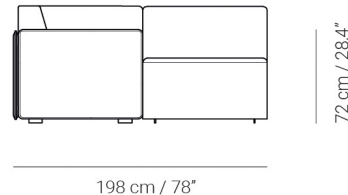

Tempo

Sofá modular | Sectional sofa

By Ramón Esteve

Código | Code

A5999

Medidas | Dimensions

(W) **396 cm / 155,91"**

(D) **198 cm / 77,95"**

Variantes/ Variants -

Ref. A5980

204 cm / 80,3"

Ref. A5985

300 cm / 118,1"

Ref. A5990

396 cm / 155,9"

Ref. A5995

390 cm / 153,5"

Ref. A5999

396 cm / 155,9"

Ref. A5997

396 cm / 155,9"

294 cm / 115,7"

Ref. A5975

96 cm / 37,8"

102 cm / 40,2"

Ref. A5960

96 cm / 37,8"