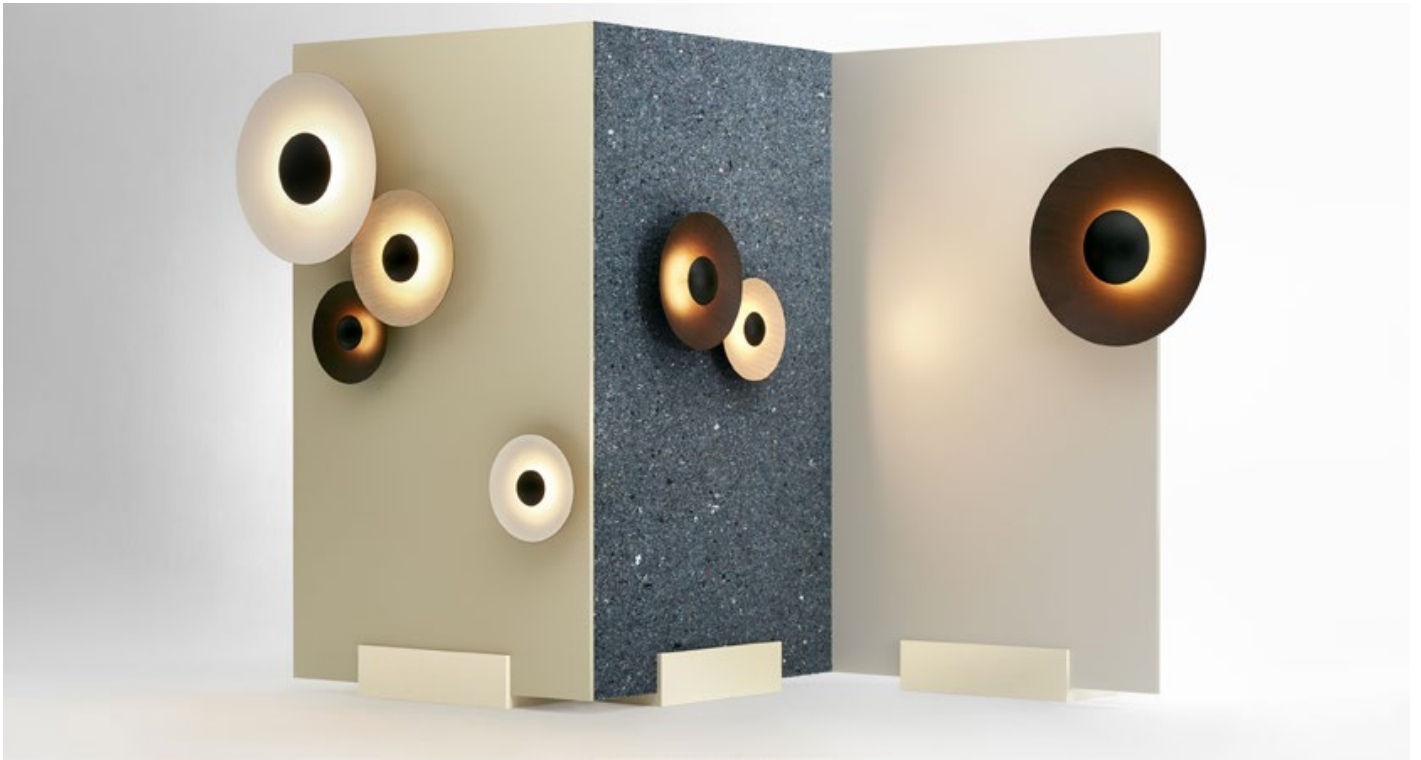

Ginger

Joan Gaspar

marset

Ginger 60C

Ginger 42C

Ginger 32C

Ginger 20C

Ginger 20C

LED SMD 6W 350mA 2700K CRI90
Light Source 139lm
(included)

Ginger 32C

LED SMD 11,5W 700mA 2700K CRI90
Light Source 1066lm Luminaire 350lm
(included)

Ginger 42C

LED SMD 21,7W 700mA 2700K CRI90
Light Source 2130lm Luminaire 698lm
(included)

Ginger 60C

LED SMD 28W 700mA 2700K CRI90
Light Source 3023lm Luminaire 1165lm
(included)

**Pressed wood or brushed aluminum diffuser.
Injected and lacquered black metal matte alu-
minium dissipater.**

- Oak - Oak
- Wenge - Wenge
- Oak - White
- Wenge - White
- Brushed brass - Brushed brass
- Black - White

dimmable*

*Phase cut dimmer lea-
ding and trailing edge
(Triac)

- [Download](#) Assembly Instructions
- [Download](#) Photometric Data
- [Download](#) 2D
- [Download](#) 3D
- [Download](#) Energy label

Wood is a great ally of cozy lighting. It is a material that is hard to mold, a challenge that the Ginger collection neatly resolves. The combination of sheets of wood and paper pressed together under high pressure achieves a laminate that appears almost entirely flat.