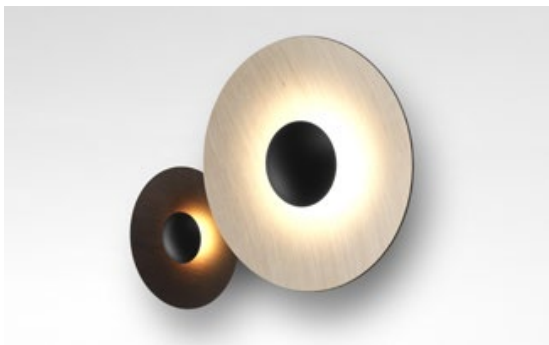

Ginger 60C

LED SMD 28W 700mA 2700K CRI90
Light Source 3023lm Luminaire 1165lm
(included)

**Pressed wood or brushed aluminum diffuser.
Injected and lacquered black metal matte alu-
minium dissipater.**

- Oak - Oak
- Wenge - Wenge
- Oak - White
- Wenge - White
- Brushed brass - Brushed brass
- Black - White

dimmable*

*Phase cut dimmer lea-
ding and trailing edge
(Triac)

- [Download](#) Assembly Instructions
- [Download](#) Photometric Data
- [Download](#) 2D
- [Download](#) 3D
- [Download](#) Energy label

Wood is a great ally of cozy lighting. It is a material that is hard to mold, a challenge that the Ginger collection neatly resolves. The combination of sheets of wood and paper pressed together under high pressure achieves a laminate that appears almost entirely flat.