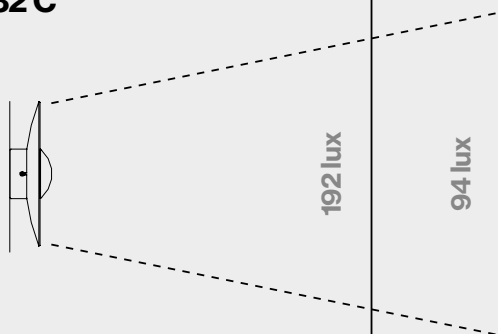

- Oak - Oak
- Wenge - Wenge
- Oak - White
- Wenge - White
- Brushed brass - Brushed brass
- Black - White

Range

How Ginger illuminates

Ginger 60 C

Ginger 42 C

Ginger 32 C

Ginger 20 C

At 70 cm

At 100 cm

At 70 cm

At 100 cm