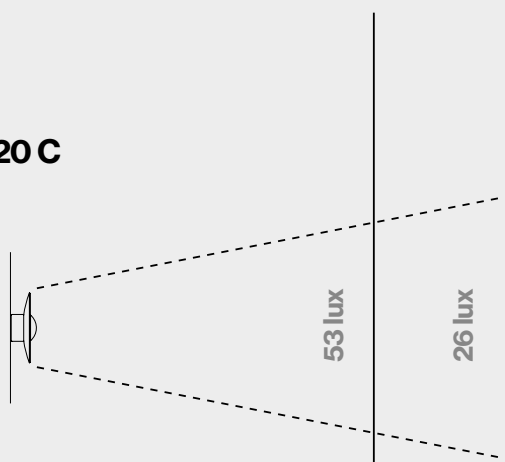

- Oak - Oak
- Wenge - Wenge
- Oak - White
- Wenge - White
- Brushed brass - Brushed brass
- Black - White

Range

How Ginger illuminates

Ginger 60 C

Ginger 42 C

Ginger 32 C

Ginger 20 C

At 70 cm

At 100 cm

At 70 cm

At 100 cm