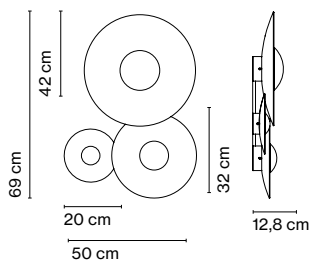

Accessory C3 20/32/42