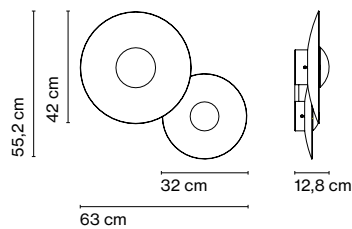

Accessory C2 32/42