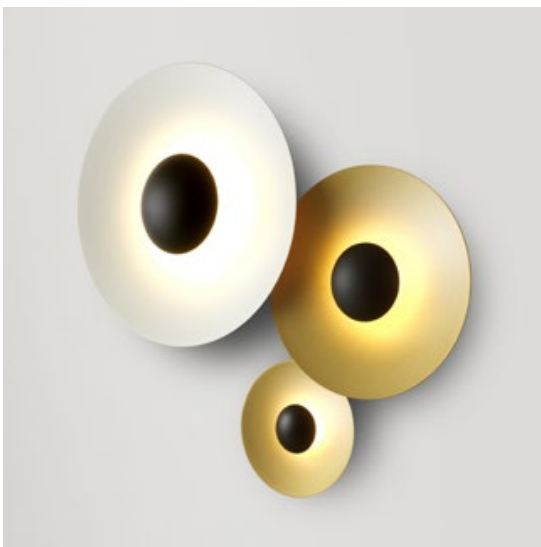

Ginger

Joan Gaspar

marset

Ginger 60C

Ginger 42C

Ginger 32C

Ginger 20C

Ginger 20C

LED SMD 6W 350mA 2700K CRI90
Light Source 139lm
(included)

Ginger 32C

LED SMD 11,5W 700mA 2700K CRI90
Light Source 1066lm Luminaire 350lm
(included)

Ginger 42C

LED SMD 21,7W 700mA 2700K CRI90
Light Source 2130lm Luminaire 698lm
(included)

Ginger 60C

LED SMD 28W 700mA 2700K CRI90
Light Source 3023lm Luminaire 1165lm
(included)

**Pressed wood or brushed aluminum diffuser.
Injected and lacquered black metal matte alu-
minium dissipater.**

- Oak - Oak
- Wenge - Wenge
- Oak - White
- Wenge - White
- Brushed brass - Brushed brass
- Black - White