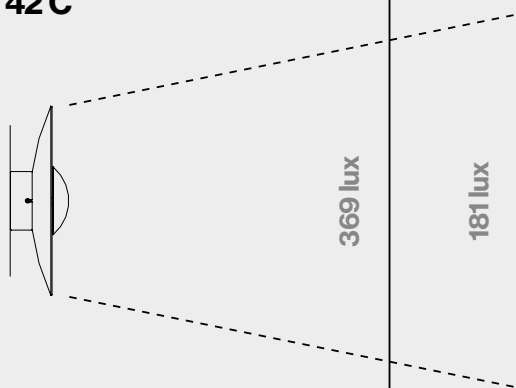

- Oak - Oak
- Wenge - Wenge
- Oak - White
- Wenge - White
- Brushed brass - Brushed brass
- Black - White

Range

How Ginger illuminates

Ginger 60 C

Ginger 42 C

Ginger 32 C

Ginger 20 C

At 70 cm

At 100 cm

At 70 cm

At 100 cm