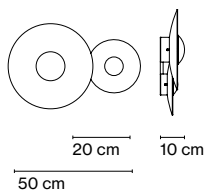

Accessory C2 20/32