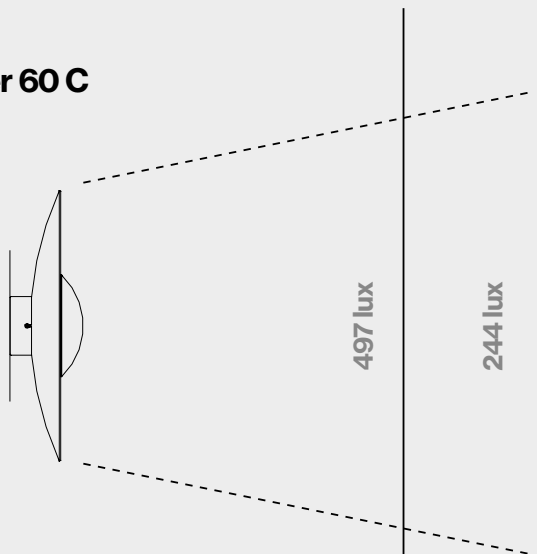

- Oak - Oak
- Wenge - Wenge
- Oak - White
- Wenge - White
- Brushed brass - Brushed brass
- Black - White

Range

How Ginger illuminates

Ginger 60 C

Ginger 42 C

Ginger 32 C

Ginger 20 C

At 70 cm

At 100 cm

At 70 cm

At 100 cm