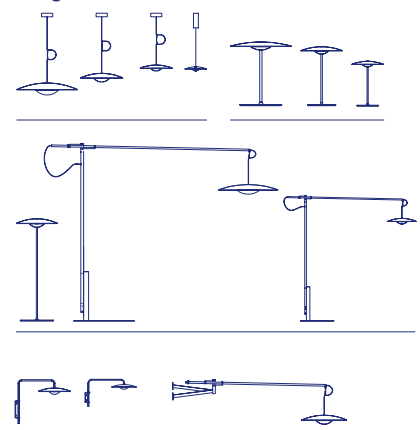

Accessory C2 20/32

LED SMD 13,9W 700mA 2700K CRI90
Light Source 1205lm
(included)

Accessory C3 20/42/60

LED SMD 35,6 700mA 2700K CRI90
Light Source 3335lm
(included)

Accessory C2 32/42

LED SMD 33,2W 700mA 2700K CRI90
Light Source 3196lm Luminaire 1048lm
(included)

Accessory C3 32/42/60

LED SMD 60,2W 700mA 2700K CRI90
Light Source 6219lm Luminaire 2213lm
(included)

Accessory C2 42/60

LED SMD 50,2W 700mA 2700K CRI90
Light Source 5153lm Luminaire 1863lm
(included)

Pressed wood or brushed aluminium diffuser.
Injected and lacquered black metal matte aluminium dissipater.

- Oak - Oak
- Wenge - Wenge
- Oak - White
- Wenge - White
- Brushed brass - Brushed brass
- Black - White

Range