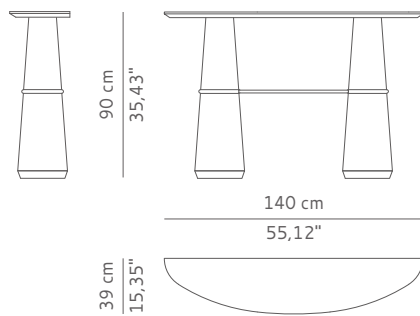

DIMENSIONS

WIDTH	140 cm 55,1"
DEPTH	40 cm 15,8"
HEIGHT	90 cm 35,5"

MATERIALS

Estremoz marble with brass details.

PACKAGING

TOP

DIMENSIONS	W 153 cm 60,2" D 49 cm 19,3" H 19 cm 7,5"
VOLUME	0,14 m ³ 4,94 ft ³
WEIGHT	103 Kg 227,1 lbs

BASE (x2)

DIMENSIONS	W 32,5 cm 12,8" D 32,5 cm 12,8" H 95 cm 37,4"
VOLUME	0,10 m ³ 3,53 ft ³
WEIGHT	45 Kg 99,2 lbs

LEAD TIME

Production time is between 6 to 8 weeks for BRABBU collections.

Delivery time is not included.