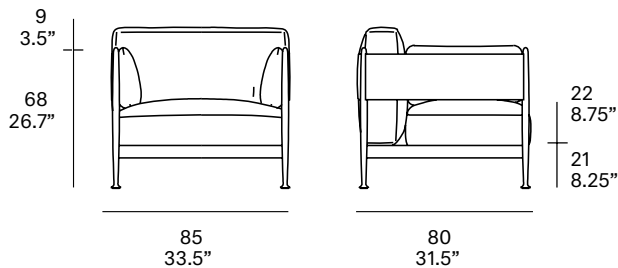

Awards

expormim

Expormim S.A.
Pol. Ind. Jaime I
46640 Moixent (Valencia) Spain
+34 962 295 144/5
export@expormim.com
www.expormim.com

Expormim USA LLC
(212) 204-8572
usa@expormim.com
www.expormim.com

1/7