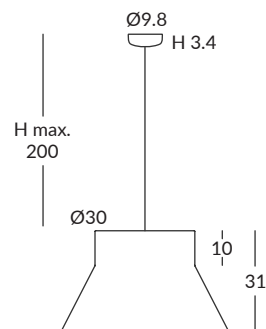

KORA REF. 26870/50

SUSPENSION / COLGANTE
IP20

MATERIAL

Metal and recycled cord / Metal y cuerda reciclada

FINISHES / ACABADOS

Canopy / Florón:

Matt black o matt white / Negro mate o blanco mate

Cable:

Black or white / Negro o blanco

*Lampshade structure / Estructura pantalla:

Black / Negra

Cord / Cuerda:

See color chart / Ver carta de colores

INSTALLATION / INSTALACIÓN

1 x E27 LED max. 15W Ø6cm

Ⓢ dim Casambi

SUSPENSION / COLGANTE
IP20

MATERIAL

Metal and recycled cord / Metal y cuerda reciclada

FINISHES / ACABADOS

Canopy / Florón:

Matt black o matt white / Negro mate o blanco mate

Cable:

Black or white / Negro o blanco

*Lampshade structure / Estructura pantalla:

Black / Negra

Cord / Cuerda:

See color chart / Ver carta de colores

INSTALLATION / INSTALACIÓN

1 x E27 LED max. 20W Ø12cm

Ⓢ dim Casambi

* White structure for white cord / Estructura blanca para cuerda blanca

Light bulbs NOT included / Bombillas NO incluidas
Ask factory for customization / Personalización consultar con fábrica