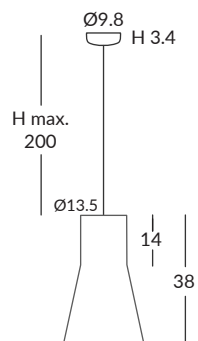

KORA REF. 26870/24