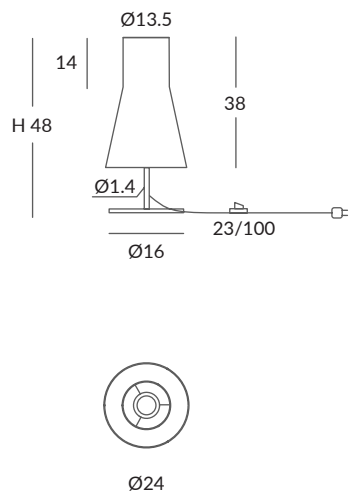

KORA REF. 26071

TABLE LAMP / SOBREMESA
IP20

MATERIAL

Metal and recycled cord / Metal y cuerda reciclada

FINISHES / ACABADOS

Lampshade structure and base / Estructura pantalla y base:

Black or white granulated / Negro o blanco texturados

Cable and switch / Cable e interruptor: Transparent / Transparente

Cord / Cuerda: See color chart / Ver carta de colores

INSTALLATION / INSTALACIÓN

1 x E27 LED max. 15W Ø6cm

© dim Casambi