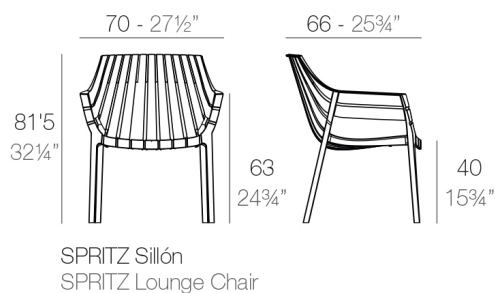

Features

Description

Made of injected polypropylene with fiber glass. Stackable. Available in several colors. Item suitable for indoor and outdoor use.

Weight

6.58 Kg

Includes

NAUTIC Soft leather like fabric suitable for indoor and outdoor use. Standard option for upholstery.