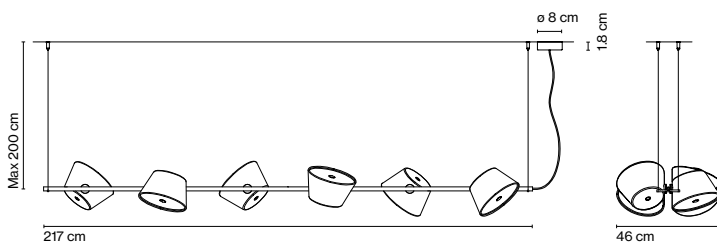

Tam Tam

Fabien Dumas

marset

Tam Tam 6

Tam Tam 4

These new members of the Tam Tam family fit more multipurpose spaces, either long or narrow, lighting bars, or an area of transit.

Tam Tam 6

⦿ 6 × E27 LED Standard 8W

Tam Tam 4

⦿ 4 × E27 LED Standard 8W

Metal structure lacquered in black. Lacquered aluminium lampshades adjustable 360° in any direction. An opal methacrylate diffuser filters the light.

- Black semi-matt (RAL 9011)
- Off-white semi-matt (RAL 1013)
- Sand semi-matt (RAL 7032)
- Silver grey semi-matt (RAL 7001)
- Olive yellow semi-matt (RAL 1020)
- Orange semi-matt (RAL 2000)
- Brown grey semi-matt (RAL 7013)

- [Download](#) Assembly Instructions
- [Download](#) Photometric Data
- [Download](#) 2D
- [Download](#) 3D
- [Download](#) Energy label

Black electrical cord

Range