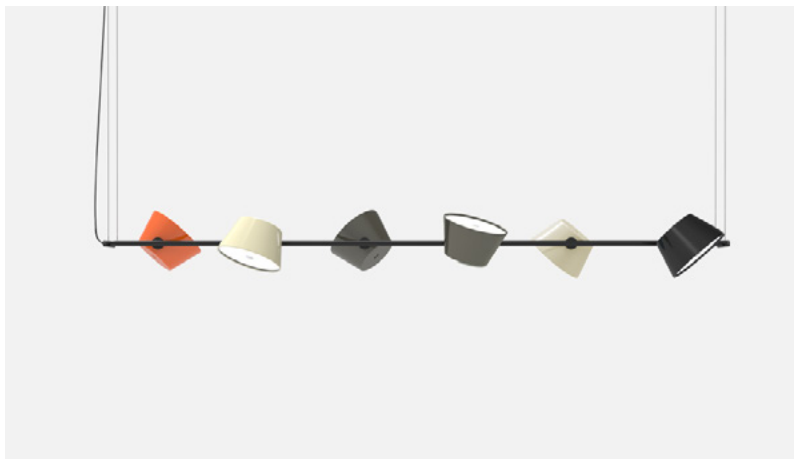

Tam Tam

Fabien Dumas

marset

Tam Tam 6

Tam Tam 4

These new members of the Tam Tam family fit more multipurpose spaces, either long or narrow, lighting bars, or an area of transit.

Tam Tam 6

⦿ 6 × E27 LED Standard 8W

Tam Tam 4

⦿ 4 × E27 LED Standard 8W

Metal structure lacquered in black. Lacquered aluminium lampshades adjustable 360° in any direction. An opal methacrylate diffuser filters the light.

- Black semi-matt (RAL 9011)
- Off-white semi-matt (RAL 1013)
- Sand semi-matt (RAL 7032)
- Silver grey semi-matt (RAL 7001)
- Olive yellow semi-matt (RAL 1020)
- Orange semi-matt (RAL 2000)
- Brown grey semi-matt (RAL 7013)