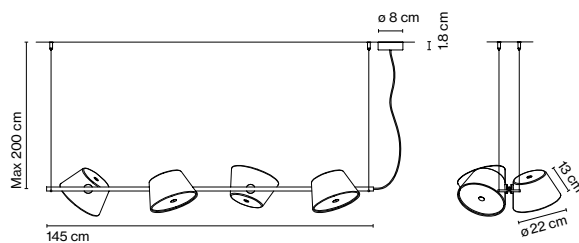

Tam Tam

Fabien Dumas

marset

Tam Tam 6

Tam Tam 4

These new members of the Tam Tam family fit more multipurpose spaces, either long or narrow, lighting bars, or an area of transit.

Tam Tam 6

⦿ 6 × E27 LED Standard 8W

- [Download](#) Assembly Instructions
- [Download](#) Photometric Data
- [Download](#) 2D
- [Download](#) 3D
- [Download](#) Energy label

Black electrical cord

Range