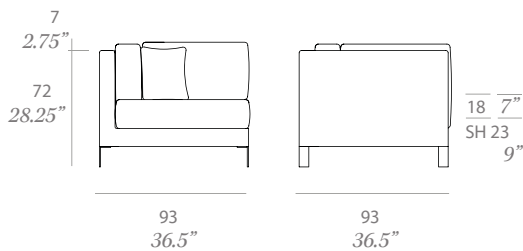

## Slim Corner module / módulo esquina

Studio expormim 2011

C675

Module with structure made of high resistance aluminum covered with QuickDryFoam. Possibility of customization through a wide variety of technical fabrics completely suitable for outdoor use. Legs made of stainless steel. Injected PA spacers. Upholstery\*.

### Shipment details

Qty	1 module (1 box)
Volume	0,77 m3 / 27.2 ft3
Gross weight	37 kg / 82 lb
Net weight	30 kg / 66 lb
Item dimensions (width x depth x height)	93 x 93 x 72 cm 36.5" x 36.5" x 28.25"
COM (1, 40 - 1,50 m / 54"-59")	upholstered: 6 m / 6.6 yd loose cushions: 0,5 m / 0.6 yd