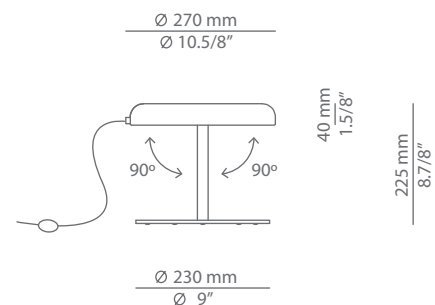

SPECIAL REQUIREMENTS

Custom versions

We offer custom plated or RAL finishes. Alternate lamping and sizes available for projects. Consult our offices.

Special instructions