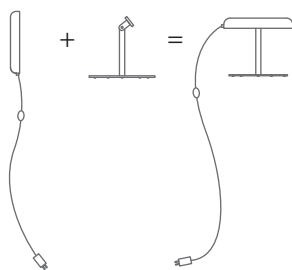

Product includes

Code	Description
M-4066	1 Mood shade
114067XX0	1 table support

M-4066 + table support:

Possible shapes: