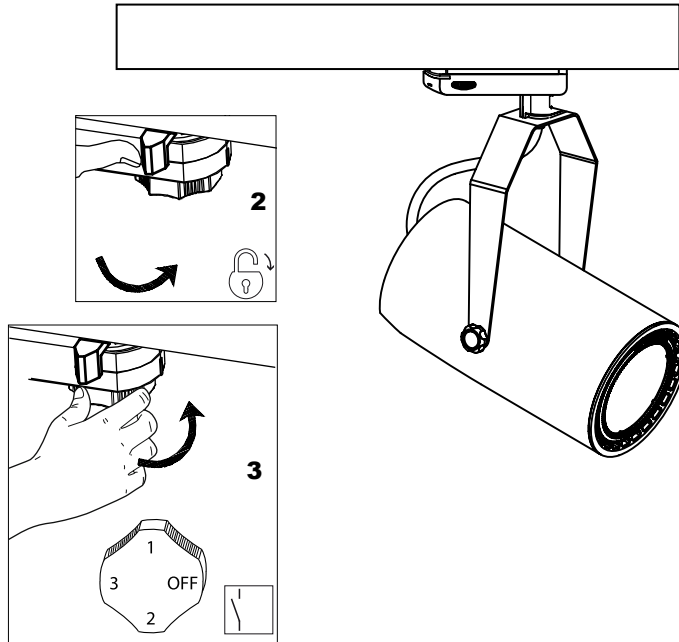

TRACK is sold separately.
Refs available in www.faro.es

TECHNICAL FEATURES - CARACTERÍSTICAS TÉCNICAS

		GEAR INCL	100V-240V ~50Hz/60Hz			

NANO SIGMA LED

Kg 0,75

MINI SIGMA LED

Kg 1,06