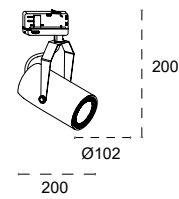

TRACK is sold separately.
Refs available in www.faro.es

TECHNICAL FEATURES - CARACTERÍSTICAS TÉCNICAS

		GEAR INCL	100V-240V ~50Hz/60Hz			

NANO SIGMA LED

Kg 0,75

MINI SIGMA LED

Kg 1,06