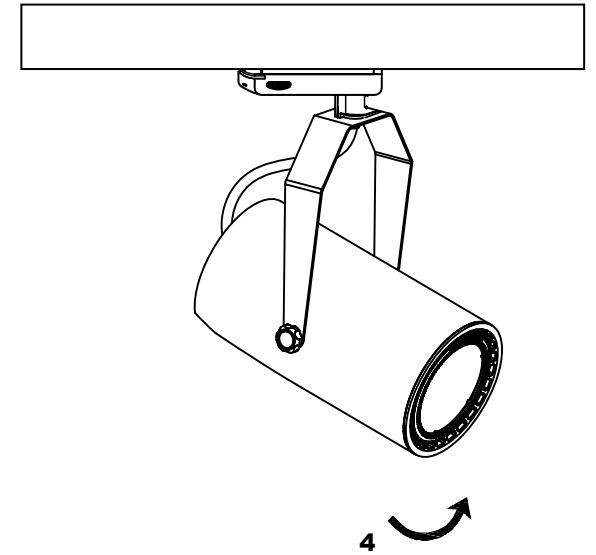

TRACK is sold separately.
Refs available in www.faro.es

TECHNICAL FEATURES - CARACTERÍSTICAS TÉCNICAS

		GEAR INCL	100V-240V ~50Hz/60Hz			

NANO SIGMA LED

Kg 0,75

MINI SIGMA LED

Kg 1,06