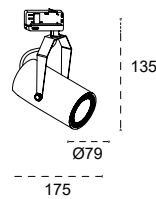

TRACK is sold separately.
Refs available in www.faro.es

TECHNICAL FEATURES - CARACTERÍSTICAS TÉCNICAS

		GEAR INCL	100V-240V ~50Hz/60Hz			

NANO SIGMA LED

Kg 0,75

MINI SIGMA LED

Kg 1,06