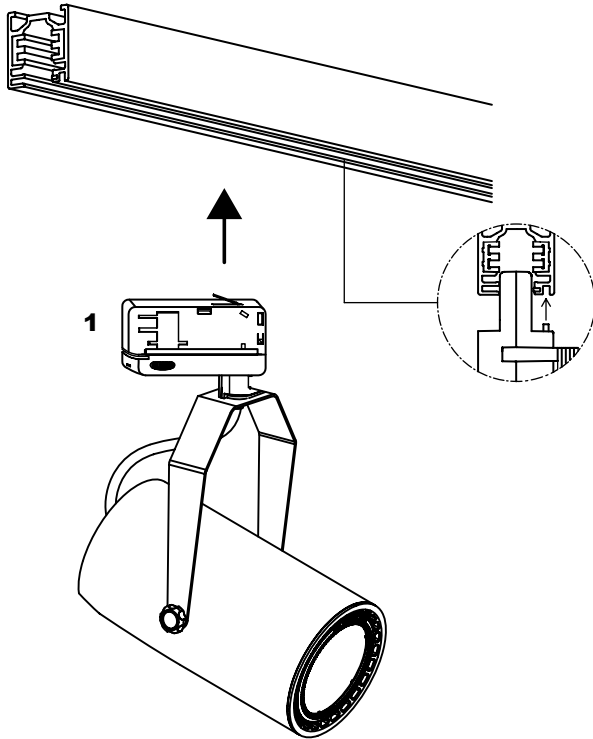

TRACK is sold separately.
Refs available in www.faro.es

TECHNICAL FEATURES - CARACTERÍSTICAS TÉCNICAS

		GEAR INCL	100V-240V ~50Hz/60Hz			

NANO SIGMA LED

Kg 0,75

MINI SIGMA LED

Kg 1,06